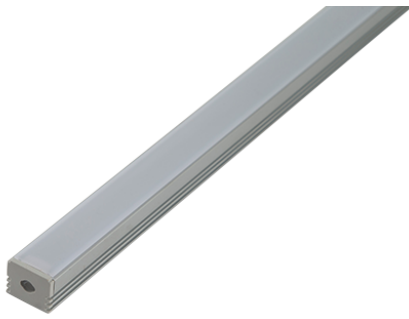

# 2m Surface Mounted Profile 16x13mm IP20 Silver

2m Surface Mounted Profile 16x13mm IP20 Silver

Code: A/AP/SM/03/20/SI/01

## PRODUCT FEATURES

- LED Strip Profile
- Please note mounting clips, end caps and opal diffuser are included as standard.

## TECHNICAL INFORMATION

Colour / Finish	Silver
IP Rating	IP20
Internal / External	Internal
Surface / Recessed / Suspended	Ceiling, Wall
Height	13 mm

Category	LED Strip
Application	Hospitality, Residential, Retail
Specification	Architectural