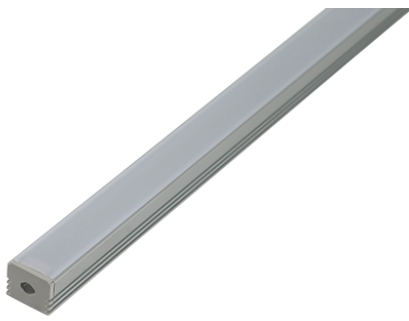

Category	LED Strip
Application	Hospitality, Residential, Retail
Specification	Architectural

2m Surface Mounted Profile 16x13mm IP20 Silver

2m Surface Mounted Profile 16x13mm IP20 Silver

Code: A/AP/SM/03/20/SI/01

- LED Strip Profile

- Please note mounting clips, end caps and opal diffuser are included as standard.

GENERAL INFORMATION

Product Weight without Packaging 0.122

TECHNICAL INFORMATION

Colour / Finish	Silver
IP Rating	IP20
Internal / External	Internal
Surface / Recessed / Suspended	Ceiling, Wall
Height	13 mm

ACCESSORIES

A/DI/SM/03/20/OP/01	2m Diffuser for Surface Mounted Profile 16x13mm IP20 Opal
A/DI/SM/03/20/CL/01	2m Diffuser for Surface Mounted Profile 16x13mm IP20 Clear
A/DI/SM/03/20/BL/01	2m Diffuser for Surface Mounted Profile 16x13mm IP20 Black
A/MC/SM/03/20/01	Mounting Clip for 16x13mm IP20 Profile
A/EC/SM/03/20/SI/01	End Cap w/o hole for Surface Mounted Profile 16x13mm IP20 Silver
A/EH/SM/03/20/SI/01	End Cap with hole for Surface Mounted Profile 16x13mm IP20 Silver