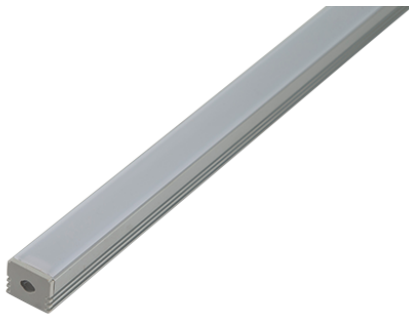

Category	LED Strip
Application	Hospitality, Residential, Retail
Specification	Architectural

2m Surface Mounted Profile 16x13mm IP20 Silver

2m Surface Mounted Profile 16x13mm IP20 Silver

Code: A/AP/SM/03/20/SI/01

PRODUCT FEATURES

- LED Strip Profile

GENERAL INFORMATION

Product Weight without Packaging	0.122
----------------------------------	-------

TECHNICAL INFORMATION

Colour / Finish	Silver
IP Rating	IP20
Internal / External	Internal
Surface / Recessed / Suspended	Ceiling, Wall
Height	13 mm

ACCESSORIES

A/DI/SM/03/20/OP/01	2m Diffuser for Surface Mounted Profile 16x13mm IP20 Opal
A/DI/SM/03/20/CL/01	2m Diffuser for Surface Mounted Profile 16x13mm IP20 Clear
A/DI/SM/03/20/BL/01	2m Diffuser for Surface Mounted Profile 16x13mm IP20 Black
A/MC/SM/03/20/01	Mounting Clip for 16x13mm IP20 Profile
A/EC/SM/03/20/SI/01	End Cap w/o hole for Surface Mounted Profile 16x13mm IP20 Silver
A/EH/SM/03/20/SI/01	End Cap with hole for Surface Mounted Profile 16x13mm IP20 Silver