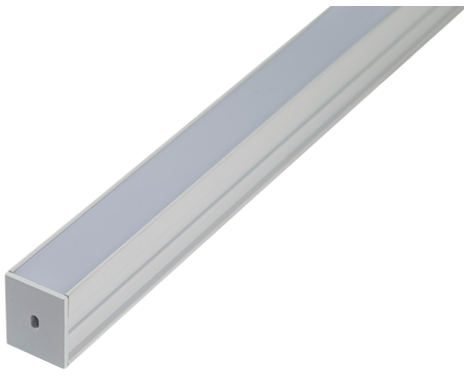

Category	LED Strip
Application	Hospitality, Residential, Retail
Specification	Architectural

# 2m Recessed Profile 21x26mm IP65 White

2m Recessed Profile 21x26mm IP65 White

Code: A/AP/RE/04/65/WH/01

- LED Strip Profile

- Please note mounting clips, end caps and opal diffuser are included as standard.

## TECHNICAL INFORMATION

Colour / Finish	White
IP Rating	IP65
Internal / External	Internal
Surface / Recessed / Suspended	Recessed
Height	26 mm

Category	LED Strip
Application	Hospitality, Residential, Retail
Specification	Architectural

# 2m Recessed Profile 21x26mm IP65 White

2m Recessed Profile 21x26mm IP65 White

Code: A/AP/RE/04/65/WH/01

ACCESSORIES	
A/DI/RE/04/65/OP/01	2m Diffuser for Recessed Profile 21x26mm IP65 Opal
A/DI/RE/04/65/CL/01	2m Diffuser for Recessed Profile 21x26mm IP65 Clear
A/DI/RE/04/65/BL/01	2m Diffuser for Recessed Profile 21x26mm IP65 Black
A/MC/RE/04/65/01	Mounting Clip for 21x26mm IP65 Profile
A/EC/RE/04/65/WH/01	End Cap w/o hole for Recessed Profile 21x26mm IP65 White
A/EH/RE/04/65/WH/01	End Cap with hole for Recessed Profile 21x26mm IP65 White