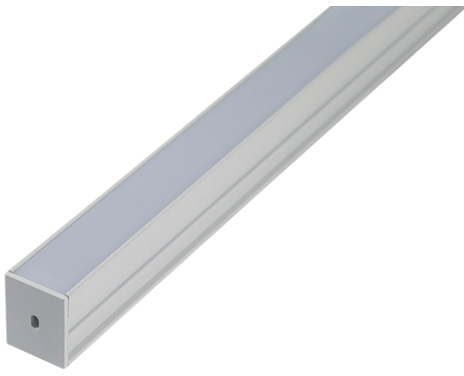

Category	LED Strip
Application	Hospitality, Residential, Retail
Specification	Architectural

2m Recessed Profile 21x26mm IP65 White

2m Recessed Profile 21x26mm IP65 White

Code: A/AP/RE/04/65/WH/01

PRODUCT FEATURES

- LED Strip Profile

GENERAL INFORMATION

Product Weight without Packaging	1.2
----------------------------------	-----

TECHNICAL INFORMATION

Colour / Finish	White
IP Rating	IP65
Internal / External	Internal
Surface / Recessed / Suspended	Recessed
Height	26 mm

Category	LED Strip
Application	Hospitality, Residential, Retail
Specification	Architectural

2m Recessed Profile 21x26mm IP65 White

2m Recessed Profile 21x26mm IP65 White

Code: A/AP/RE/04/65/WH/01

ACCESSORIES

A/DI/RE/04/65/OP/01	2m Diffuser for Recessed Profile 21x26mm IP65 Opal
A/DI/RE/04/65/CL/01	2m Diffuser for Recessed Profile 21x26mm IP65 Clear
A/DI/RE/04/65/BL/01	2m Diffuser for Recessed Profile 21x26mm IP65 Black
A/MC/RE/04/65/01	Mounting Clip for 21x26mm IP65 Profile
A/EC/RE/04/65/WH/01	End Cap w/o hole for Recessed Profile 21x26mm IP65 White
A/EH/RE/04/65/WH/01	End Cap with hole for Recessed Profile 21x26mm IP65 White