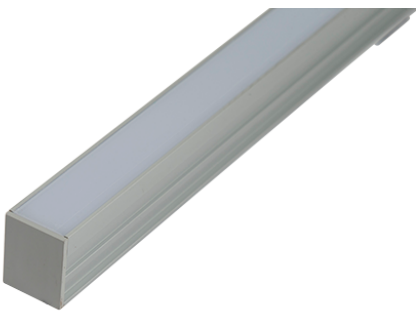

Category	LED Strip
Application	Hospitality, Residential, Retail
Specification	Architectural

2m Recessed Profile 21x26mm IP65 Silver

2m Recessed Profile 21x26mm IP65 Silver

Code: A/AP/RE/04/65/SI/01

PRODUCT FEATURES

- LED Strip Profile

GENERAL INFORMATION

Product Weight without Packaging	1.2
----------------------------------	-----

TECHNICAL INFORMATION

Colour / Finish	Silver
IP Rating	IP65
Internal / External	Internal
Surface / Recessed / Suspended	Recessed
Height	26 mm

Category	LED Strip
Application	Hospitality, Residential, Retail
Specification	Architectural

2m Recessed Profile 21x26mm IP65 Silver

2m Recessed Profile 21x26mm IP65 Silver

Code: A/AP/RE/04/65/SI/01

ACCESSORIES

A/DI/RE/04/65/OP/01	2m Diffuser for Recessed Profile 21x26mm IP65 Opal
A/DI/RE/04/65/CL/01	2m Diffuser for Recessed Profile 21x26mm IP65 Clear
A/DI/RE/04/65/BL/01	2m Diffuser for Recessed Profile 21x26mm IP65 Black
A/MC/RE/04/65/01	Mounting Clip for 21x26mm IP65 Profile
A/EC/RE/04/65/SI/01	End Cap w/o hole for Recessed Profile 21x26mm IP65 Silver
A/EH/RE/04/65/SI/01	End Cap with hole for Recessed Profile 21x26mm IP65 Silver