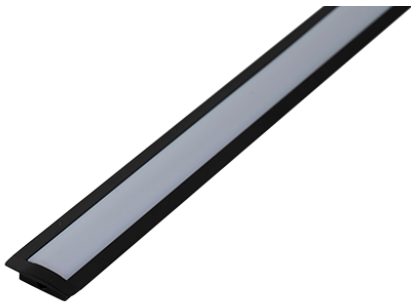

# 2m Recessed Profile 25x8mm IP20 Black

2m Recessed Profile 25x8mm IP20 Black

Code: A/AP/RE/02/20/BL/01

- LED Strip Profile

- Please note mounting clips, end caps and opal diffuser are included as standard.

## TECHNICAL INFORMATION

Colour / Finish	Black
IP Rating	IP20
Internal / External	Internal
Surface / Recessed / Suspended	Recessed
Height	7.6 mm

Category	LED Strip
Application	Hospitality, Residential, Retail
Specification	Architectural

# 2m Recessed Profile 25x8mm IP20 Black

2m Recessed Profile 25x8mm IP20 Black

Code: A/AP/RE/02/20/BL/01

ACCESSORIES	
A/DI/RE/02/20/OP/01	2m Diffuser for Recessed Profile 25x8mm IP20 Opal
A/DI/RE/02/20/CL/01	2m Diffuser for Recessed Profile 25x8mm IP20 Clear
A/DI/RE/02/20/BL/01	2m Diffuser for Recessed Profile 25x8mm IP20 Black
A/MC/RE/02/20/01	Mounting Clip for 25x8mm IP20 Profile
A/EC/RE/02/20/BL/01	End Cap w/o hole for Recessed Profile 25x8mm IP20 Black
A/EH/RE/02/20/BL/01	End Cap with hole for Recessed Profile 25x8mm IP20 Black