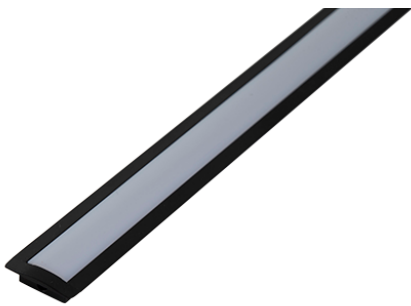

Category	LED Strip
Application	Hospitality, Residential, Retail
Specification	Architectural

2m Recessed Profile 25x8mm IP20 Black

2m Recessed Profile 25x8mm IP20 Black

Code: A/AP/RE/02/20/BL/01

PRODUCT FEATURES

- LED Strip Profile
- Please note mounting clips, end caps and opal diffuser are included as standard.

GENERAL INFORMATION

Product Weight without Packaging 0.24

TECHNICAL INFORMATION

Colour / Finish	Black
IP Rating	IP20
Internal / External	Internal
Surface / Recessed / Suspended	Recessed
Height	8 mm

Category	LED Strip
Application	Hospitality, Residential, Retail
Specification	Architectural

2m Recessed Profile 25x8mm IP20 Black

2m Recessed Profile 25x8mm IP20 Black

Code: A/AP/RE/02/20/BL/01

ACCESSORIES

A/DI/RE/02/20/OP/01	2m Diffuser for Recessed Profile 25x8mm IP20 Opal
A/DI/RE/02/20/CL/01	2m Diffuser for Recessed Profile 25x8mm IP20 Clear
A/DI/RE/02/20/BL/01	2m Diffuser for Recessed Profile 25x8mm IP20 Black
A/MC/RE/02/20/01	Mounting Clip for 25x8mm IP20 Profile
A/EC/RE/02/20/BL/01	End Cap w/o hole for Recessed Profile 25x8mm IP20 Black
A/EH/RE/02/20/BL/01	End Cap with hole for Recessed Profile 25x8mm IP20 Black