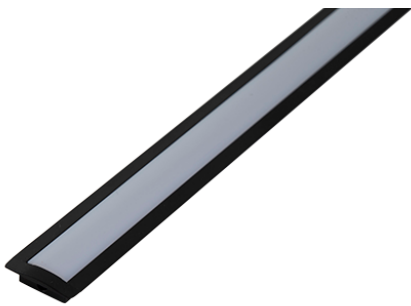

Category	LED Strip
Application	Hospitality, Residential, Retail
Specification	Architectural

2m Recessed Profile 25x8mm IP20 Black

2m Recessed Profile 25x8mm IP20 Black

Code: A/AP/RE/02/20/BL/01

PRODUCT FEATURES

- LED Strip Profile

GENERAL INFORMATION

Product Weight without Packaging	0.24
----------------------------------	------

TECHNICAL INFORMATION

Colour / Finish	Black
IP Rating	IP20
Internal / External	Internal
Surface / Recessed / Suspended	Recessed
Height	7.6 mm

Category	LED Strip
Application	Hospitality, Residential, Retail
Specification	Architectural

2m Recessed Profile 25x8mm IP20 Black

2m Recessed Profile 25x8mm IP20 Black

Code: A/AP/RE/02/20/BL/01

ACCESSORIES

A/DI/RE/02/20/OP/01	2m Diffuser for Recessed Profile 25x8mm IP20 Opal
A/DI/RE/02/20/CL/01	2m Diffuser for Recessed Profile 25x8mm IP20 Clear
A/DI/RE/02/20/BL/01	2m Diffuser for Recessed Profile 25x8mm IP20 Black
A/MC/RE/02/20/01	Mounting Clip for 25x8mm IP20 Profile
A/EC/RE/02/20/BL/01	End Cap w/o hole for Recessed Profile 25x8mm IP20 Black
A/EH/RE/02/20/BL/01	End Cap with hole for Recessed Profile 25x8mm IP20 Black