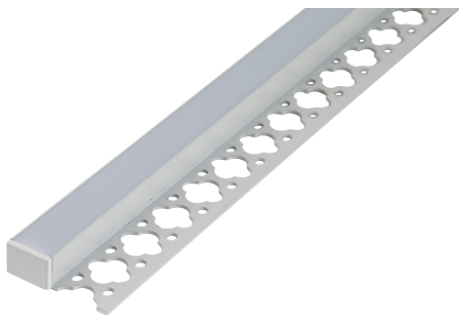

# 2m Plaster In Outside Edge Profile IP20 White

2m Plaster In Outside Edge Profile IP20 White

Code: A/AP/PI/12/20/WH/01

## PRODUCT FEATURES

- LED Strip Profile

### TECHNICAL INFORMATION

Colour / Finish	White
IP Rating	IP20
Internal / External	Internal
Surface / Recessed / Suspended	Recessed
Height	11.3 mm

Category	LED Strip
Application	Hospitality, Residential, Retail
Specification	Architectural