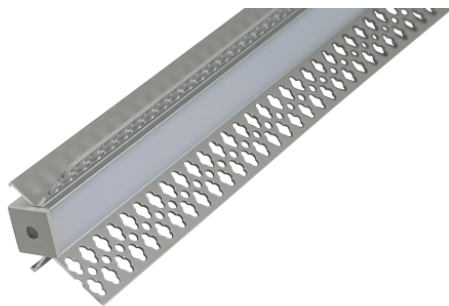

Category	LED Strip
Application	Hospitality, Residential, Retail
Specification	Architectural

2m Plaster In Inside Corner Profile IP20 Silver

2m Plaster In Inside Corner Profile IP20 Silver

Code: A/AP/PI/10/20/SI/01

PRODUCT FEATURES

- LED Strip Profile
- Please note mounting clips, end caps and opal diffuser are included as standard.

GENERAL INFORMATION

Product Weight without Packaging	0.6
----------------------------------	-----

TECHNICAL INFORMATION

Colour / Finish	Silver
IP Rating	IP20
Internal / External	Internal
Surface / Recessed / Suspended	Recessed
Height	26 mm

Category	LED Strip
Application	Hospitality, Residential, Retail
Specification	Architectural

2m Plaster In Inside Corner Profile IP20 Silver

2m Plaster In Inside Corner Profile IP20 Silver

Code: A/AP/PI/10/20/SI/01

ACCESSORIES

A/EC/PI/10/20/SI/01	End Cap w/o hole for Plaster In Inside Corner Profile IP20 Silver
A/EH/PI/10/20/SI/01	End Cap with hole for Plaster In Inside Corner Profile IP20 Silver
A/DI/PI/01/20/OP/01	2m Diffuser for Plaster In Profiles IP20 Opal
A/DI/PI/01/20/CL/01	2m Diffuser for Plaster In Profiles IP20 Clear
A/DI/PI/01/20/BL/01	2m Diffuser for Plaster In Profiles IP20 Black