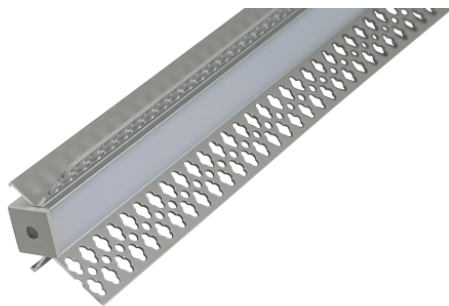

Category	LED Strip
Application	Hospitality, Residential, Retail
Specification	Architectural

2m Plaster In Inside Corner Profile IP20 Silver

2m Plaster In Inside Corner Profile IP20 Silver

Code: A/AP/PI/10/20/SI/01

PRODUCT FEATURES

- LED Strip Profile
- Please note mounting clips, end caps and opal diffuser are included as standard.

GENERAL INFORMATION

Product Weight without Packaging 0.6

TECHNICAL INFORMATION

Colour / Finish	Silver
IP Rating	IP20
Internal / External	Internal
Surface / Recessed / Suspended	Recessed
Height	26 mm