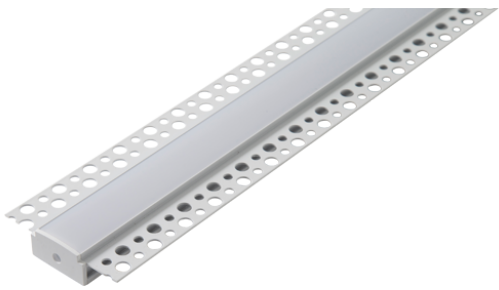

Category	LED Strip
Application	Hospitality, Residential, Retail
Specification	Architectural

2m Plaster In Profile 29x14mm IP20 White

2m Plaster In Profile 29x14mm IP20 White

Code: A/AP/PI/03/20/WH/01

- LED Strip Profile

- Please note mounting clips, end caps and opal diffuser are included as standard.

GENERAL INFORMATION

Product Weight without Packaging	0.62
----------------------------------	------

TECHNICAL INFORMATION

Colour / Finish	White
IP Rating	IP20
Internal / External	Internal
Surface / Recessed / Suspended	Recessed
Height	14 mm

Category	LED Strip
Application	Hospitality, Residential, Retail
Specification	Architectural

2m Plaster In Profile 29x14mm IP20 White

2m Plaster In Profile 29x14mm IP20 White

Code: A/AP/PI/03/20/WH/01

ACCESSORIES

A/DI/PI/03/20/OP/01	2m Diffuser for Plaster In Profile 29x14mm IP20 Opal
A/DI/PI/03/20/CL/01	2m Diffuser for Plaster In Profile 29x14mm IP20 Clear
A/DI/PI/03/20/BL/01	2m Diffuser for Plaster In Profile 29x14mm IP20 Black
A/EC/PI/03/20/WH/01	End Cap w/o hole for Plaster In Profile 29x14mm IP20 White
A/EH/PI/03/20/WH/01	End Cap with hole for Plaster In Profile 29x14mm IP20 White