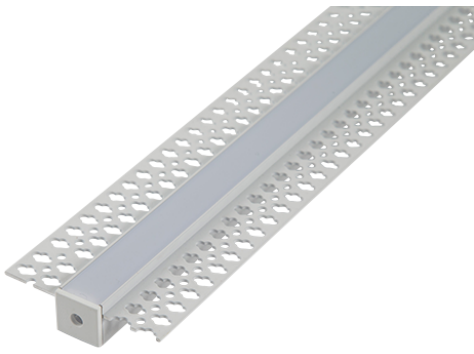

| | |
|---------------|----------------------------------|
| Category | LED Strip |
| Application | Hospitality, Residential, Retail |
| Specification | Architectural |

2m Plaster In Profile 15.5x15mm IP20 White

2m Plaster In Profile 15.5x15mm IP20 White

Code: A/AP/PI/01/20/WH/01

- LED Strip Profile

- Please note mounting clips, end caps and opal diffuser are included as standard.

GENERAL INFORMATION

Product Weight without Packaging 0.6

TECHNICAL INFORMATION

| | |
|--------------------------------|----------|
| Colour / Finish | White |
| IP Rating | IP20 |
| Internal / External | Internal |
| Surface / Recessed / Suspended | Recessed |
| Height | 15 mm |