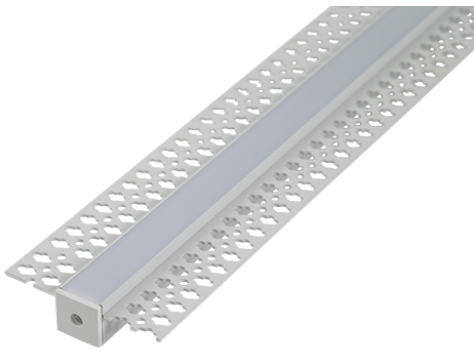

Category	LED Strip
Application	Hospitality, Residential, Retail
Specification	Architectural

2m Plaster In Profile 15.5x15mm IP20 White

2m Plaster In Profile 15.5x15mm IP20 White

Code: A/AP/PI/01/20/WH/01

PRODUCT FEATURES

- LED Strip Profile
- Please note mounting clips, end caps and opal diffuser are included as standard.

GENERAL INFORMATION

Product Weight without Packaging 0.6

TECHNICAL INFORMATION

Colour / Finish	White
IP Rating	IP20
Internal / External	Internal
Surface / Recessed / Suspended	Recessed
Height	15 mm