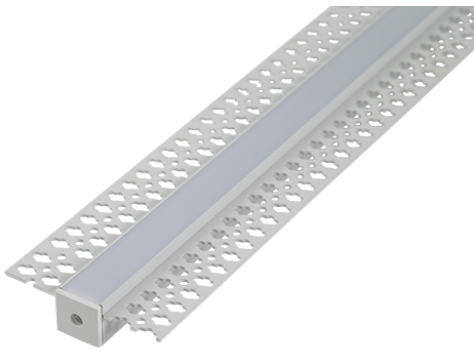

Category	LED Strip
Application	Hospitality, Residential, Retail
Specification	Architectural

2m Plaster In Profile 15.5x15mm IP20 White

2m Plaster In Profile 15.5x15mm IP20 White

Code: A/AP/PI/01/20/WH/01

PRODUCT FEATURES

- LED Strip Profile

GENERAL INFORMATION

Product Weight without Packaging	0.6
----------------------------------	-----

TECHNICAL INFORMATION

Colour / Finish	White
IP Rating	IP20
Internal / External	Internal
Surface / Recessed / Suspended	Recessed
Height	15 mm