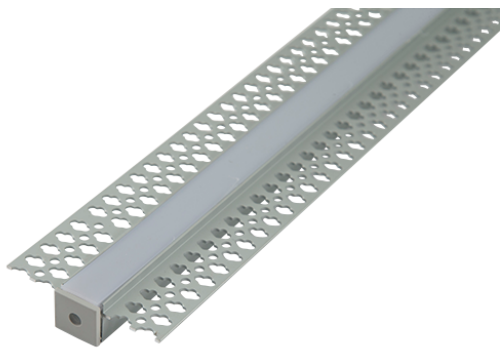

Category	LED Strip
Application	Hospitality, Residential, Retail
Specification	Architectural

2m Plaster In Profile 15.5x15mm IP20 Silver

2m Plaster In Profile 15.5x15mm IP20 Silver

Code: A/AP/PI/01/20/SI/01

- LED Strip Profile

- Please note mounting clips, end caps and opal diffuser are included as standard.

GENERAL INFORMATION	
Product Weight without Packaging	0.6

TECHNICAL INFORMATION	
Colour / Finish	Silver
IP Rating	IP20
Internal / External	Internal
Surface / Recessed / Suspended	Recessed
Height	15 mm

ACCESSORIES

A/DI/PI/01/20/OP/01	2m Diffuser for Plaster In Profiles IP20 Opal
A/DI/PI/01/20/CL/01	2m Diffuser for Plaster In Profiles IP20 Clear
A/DI/PI/01/20/BL/01	2m Diffuser for Plaster In Profiles IP20 Black
A/EC/PI/01/20/SI/01	End Cap w/o hole for Plaster In Profile 15.5x15mm IP20 Silver
A/EH/PI/01/20/SI/01	End Cap with hole for Plaster In Profile 15.5x15mm IP20 Silver