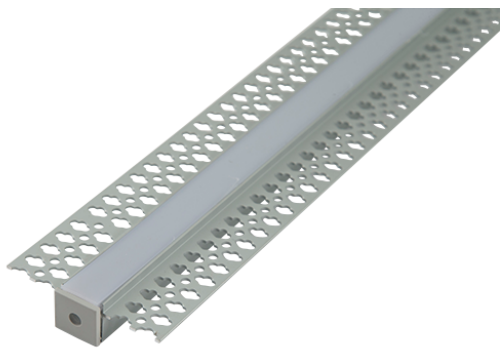

Category	LED Strip
Application	Hospitality, Residential, Retail
Specification	Architectural

2m Plaster In Profile 15.5x15mm IP20 Silver

2m Plaster In Profile 15.5x15mm IP20 Silver

Code: A/AP/PI/01/20/SI/01

PRODUCT FEATURES

- LED Strip Profile
- Please note mounting clips and end caps are included.

GENERAL INFORMATION

Product Weight without Packaging	0.6
----------------------------------	-----

TECHNICAL INFORMATION

Colour / Finish	Silver
IP Rating	IP20
Internal / External	Internal
Surface / Recessed / Suspended	Recessed
Height	15 mm

Category	LED Strip
Application	Hospitality, Residential, Retail
Specification	Architectural

2m Plaster In Profile 15.5x15mm IP20 Silver

2m Plaster In Profile 15.5x15mm IP20 Silver

Code: A/AP/PI/01/20/SI/01

ACCESSORIES

A/DI/PI/01/20/OP/01	2m Diffuser for Plaster In Profiles IP20 Opal
A/DI/PI/01/20/CL/01	2m Diffuser for Plaster In Profiles IP20 Clear
A/DI/PI/01/20/BL/01	2m Diffuser for Plaster In Profiles IP20 Black
A/EC/PI/01/20/SI/01	End Cap w/o hole for Plaster In Profile 15.5x15mm IP20 Silver
A/EH/PI/01/20/SI/01	End Cap with hole for Plaster In Profile 15.5x15mm IP20 Silver