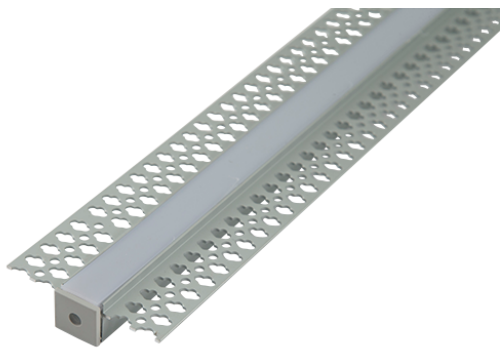

| | |
|---------------|----------------------------------|
| Category | LED Strip |
| Application | Hospitality, Residential, Retail |
| Specification | Architectural |

2m Plaster In Profile 15.5x15mm IP20 Silver

2m Plaster In Profile 15.5x15mm IP20 Silver

Code: A/AP/PI/01/20/SI/01

PRODUCT FEATURES

- LED Strip Profile
- Please note mounting clips, end caps and opal diffuser are included as standard.

GENERAL INFORMATION

| | |
|----------------------------------|-----|
| Product Weight without Packaging | 0.6 |
|----------------------------------|-----|

TECHNICAL INFORMATION

| | |
|--------------------------------|----------|
| Colour / Finish | Silver |
| IP Rating | IP20 |
| Internal / External | Internal |
| Surface / Recessed / Suspended | Recessed |
| Height | 15 mm |

| | |
|----------------------|----------------------------------|
| Category | LED Strip |
| Application | Hospitality, Residential, Retail |
| Specification | Architectural |

2m Plaster In Profile 15.5x15mm IP20 Silver