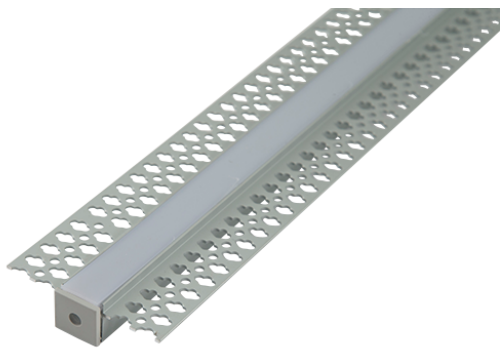

Category	LED Strip
Application	Hospitality, Residential, Retail
Specification	Architectural

2m Plaster In Profile 15.5x15mm IP20 Silver

2m Plaster In Profile 15.5x15mm IP20 Silver

Code: A/AP/PI/01/20/SI/01

PRODUCT FEATURES

- LED Strip Profile

GENERAL INFORMATION

Product Weight without Packaging	0.6
----------------------------------	-----

TECHNICAL INFORMATION

Colour / Finish	Silver
IP Rating	IP20
Internal / External	Internal
Surface / Recessed / Suspended	Recessed
Height	15 mm