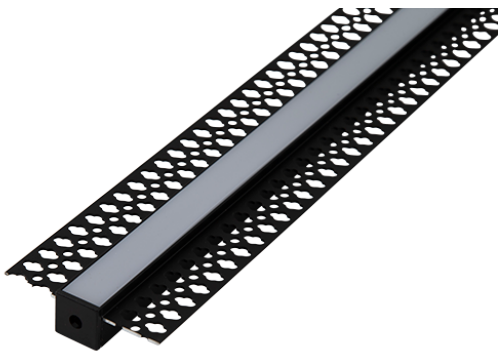

Category	LED Strip
Application	Hospitality, Residential, Retail
Specification	Architectural

2m Plaster In Profile 15.5x15mm IP20 Black

2m Plaster In Profile 15.5x15mm IP20 Black

Code: A/AP/PI/01/20/BL/01

PRODUCT FEATURES

- LED Strip Profile

GENERAL INFORMATION

Product Weight without Packaging 0.6

TECHNICAL INFORMATION

Colour / Finish	Black
IP Rating	IP20
Internal / External	Internal
Surface / Recessed / Suspended	Recessed
Height	15 mm