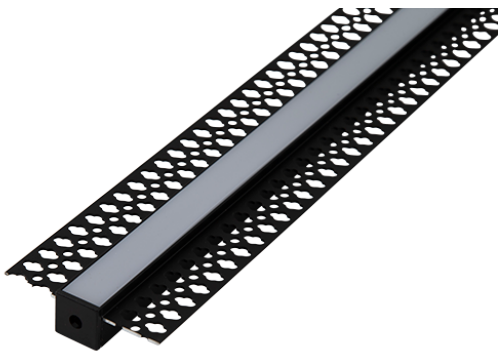

Category	LED Strip
Application	Hospitality, Residential, Retail
Specification	Architectural

2m Plaster In Profile 15.5x15mm IP20 Black

2m Plaster In Profile 15.5x15mm IP20 Black

Code: A/AP/PI/01/20/BL/01

PRODUCT FEATURES

- LED Strip Profile
- Please note mounting clips, end caps and opal diffuser are included as standard.

GENERAL INFORMATION

Product Weight without Packaging	0.6
----------------------------------	-----

TECHNICAL INFORMATION

Colour / Finish	Black
IP Rating	IP20
Internal / External	Internal
Surface / Recessed / Suspended	Recessed
Height	15 mm

Category	LED Strip
Application	Hospitality, Residential, Retail
Specification	Architectural

2m Plaster In Profile 15.5x15mm IP20 Black

2m Plaster In Profile 15.5x15mm IP20 Black

Code: A/AP/PI/01/20/BL/01

ACCESSORIES

A/DI/PI/01/20/OP/01	2m Diffuser for Plaster In Profiles IP20 Opal
A/DI/PI/01/20/CL/01	2m Diffuser for Plaster In Profiles IP20 Clear
A/DI/PI/01/20/BL/01	2m Diffuser for Plaster In Profiles IP20 Black
A/EC/PI/01/20/BL/01	End Cap w/o hole for Plaster In Profile 15.5x15mm IP20 Black
A/EH/PI/01/20/BL/01	End Cap with hole for Plaster In Profile 15.5x15mm IP20 Black