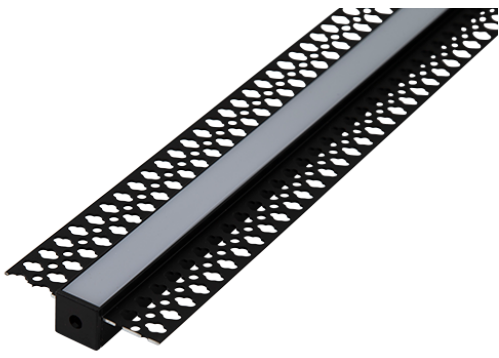

Category	LED Strip
Application	Hospitality, Residential, Retail
Specification	Architectural

2m Plaster In Profile 15.5x15mm IP20 Black

2m Plaster In Profile 15.5x15mm IP20 Black

Code: A/AP/PI/01/20/BL/01

- LED Strip Profile

- Please note mounting clips, end caps and opal diffuser are included as standard.

GENERAL INFORMATION

Product Weight without Packaging 0.6

TECHNICAL INFORMATION

Colour / Finish	Black
IP Rating	IP20
Internal / External	Internal
Surface / Recessed / Suspended	Recessed
Height	15 mm