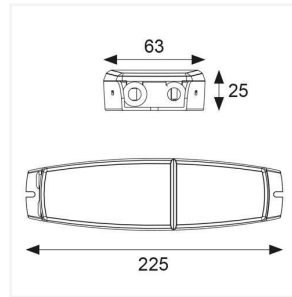

Product Features

- Supplied with recessed LED indicator housing
- Compatible for LED light fittings with separate LED driver (Maximum 60V Forward Voltage)
- Ideal for most LED panels, Downlights and Linear products
- LiFePO4 Lithium battery provides improved energy consumption, product reliability and lifetime

Technical Information

CCT	6500K
Input	220-240V
Operating Temp	0°C - 40°C
Product Weight without Packaging	0.381 kg

Technical Information

Colour / Finish	White
IP Rating	IP20
Class Protection	1
Internal / External	Internal
Warranty (Years)	5
CE Mark	Yes
Height	25 mm