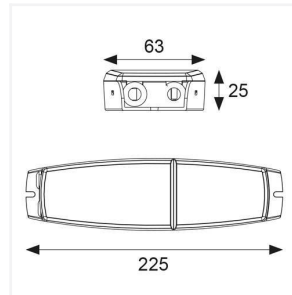

Lighting **excellence**

**Application** Commercial, Hospitality, Industrial

Universal Lithium Emergency Kit  
Code: 4L4/5000

- Supplied with recessed LED indicator housing
- Compatible for LED light fittings with separate LED driver (Maximum 60V Forward Voltage)

#### Technical Information

<b>CCT</b>	6500K
<b>Input</b>	220-240V
<b>Operating Temp</b>	0°C - 40°C
<b>Product Weight without Packaging</b>	0.98 kg

#### Technical Information

<b>Colour / Finish</b>	White
<b>IP Rating</b>	IP20
<b>Class Protection</b>	1
<b>Internal / External</b>	Internal
<b>Warranty (Years)</b>	5
<b>CE Mark</b>	Yes
<b>Height</b>	25 mm