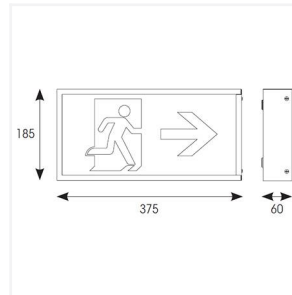

Product Features

- Featuring a reliable LiFePO4 lithium battery
- Comes complete with legends
- Larger dimensions enables easy retrofit replacement of fluorescent products

Technical Information

Wattage	3.5W
Lumens Delivered	10lm
Beam Angle	75
CRI	70
CCT	6500K
Input	220-240V
Operating Temp	0°C - 40°C
SDCM	6
Product Weight without Packaging	0.977 kg

Technical Information

Light Source	LED
Colour / Finish	White
IP Rating	IP20
Class Protection	1
Internal / External	Internal
Lumen Depreciation	L70 50,000h
Warranty (Years)	5
CE Mark	Yes