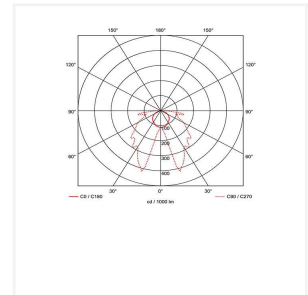

Application Commercial, Hospitality, Industrial

Product Features

- 20mm side, end and rear cable entries
- Viewing distance 18 metres
- Hinged screwless gear tray for ease of installation

Technical Information

Wattage	3W
Lumens Delivered	167lm (Emergency)
Beam Angle	130
CRI	80
CCT	6500K
Input	220-240V
Operating Temp	0°C - 40°C
SDCM	6
Product Weight without Packaging	0.65 kg

Technical Information

Light Source	LED
Colour / Finish	White
IP Rating	IP65
Class Protection	1
Internal / External	Internal / External
Mounting Option	Ceiling, Recessed, Wall
Lumen Depreciation	L70 36,000h
Warranty (Years)	5
CE Mark	Yes