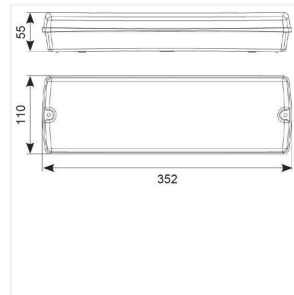

Application Commercial, Hospitality, Industrial

Product Features

- 20mm side, end and rear cable entries
- Viewing distance 18 metres
- Hinged screwless gear tray for ease of installation

Technical Information

Wattage	3W
Lumens Delivered	167lm (Emergency)
Beam Angle	130
CRI	80
CCT	6500K
Input	220-240V
Operating Temp	0°C - 40°C
SDCM	6
Product Weight without Packaging	0.65 kg

Technical Information

Light Source	LED
Colour / Finish	White
IP Rating	IP65
Class Protection	1
Internal / External	Internal / External
Mounting Option	Ceiling, Recessed, Wall
Lumen Depreciation	L70 36,000h
Warranty (Years)	5
CE Mark	Yes