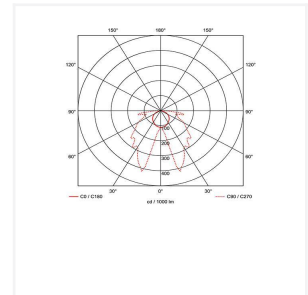

## Product Features

- 20mm side, end and rear cable entries
- Viewing distance 18 metres
- Hinged screwless gear tray for ease of installation

### Technical Information

Wattage	3W
Lumens Delivered	167lm (Emergency)
Beam Angle	130
CRI	80
CCT	6500K
Input	220-240V
Operating Temp	0°C - 40°C
SDCM	6
Product Weight without Packaging	0.612 kg