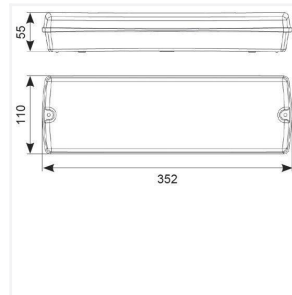

## Product Features

- 20mm side, end and rear cable entries
- Viewing distance 18 metres
- Hinged screwless gear tray for ease of installation

### Technical Information

Wattage	3W
Lumens Delivered	167lm (Emergency)
Beam Angle	130
CRI	80
CCT	6500K
Input	220/240V
Operating Temp	0°C - 40°C
SDCM	6
Product Weight without Packaging	0.612 kg