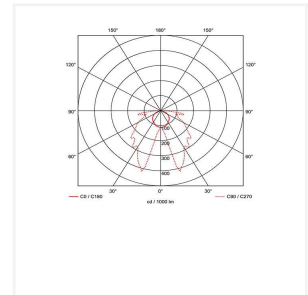

## Product Features

- 20mm side, end and rear cable entries
- Viewing distance 18 metres
- Hinged screwless gear tray for ease of installation

### Technical Information

Wattage	3W
Lumens Delivered	167lm (Emergency)
Beam Angle	130
CRI	80
CCT	6500K
Input	220/240V
Operating Temp	0°C - 40°C
SDCM	6
Product Weight without Packaging	0.612 kg