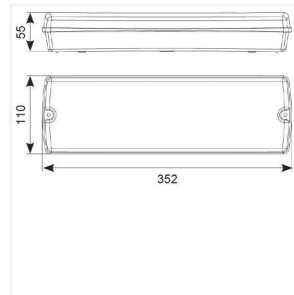

## Product Features

- 20mm side, end and rear cable entries
- Viewing distance 18 metres
- Hinged screwless gear tray for ease of installation

### Technical Information

Wattage	3W
Lumens Delivered	167lm (Emergency)
Beam Angle	130
CRI	80
CCT	6500K
Input	220-240V
Operating Temp	0°C - 40°C
SDCM	6
Product Weight without Packaging	0.612 kg