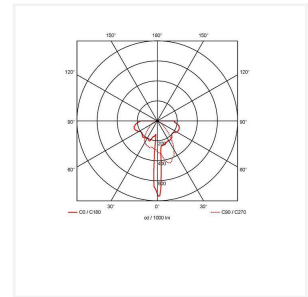

Lighting **excellence**

Application Commercial, Hospitality, Industrial

Suspended Emergency Exit Sign - Arrow Up Legend - 5 Pack
Code: 4L4/1013X5

• Legend for Kestrel LED exit signs.

• Also available as a single

Technical Information

Colour / Finish	Green
IP Rating	IP20
Internal / External	Internal