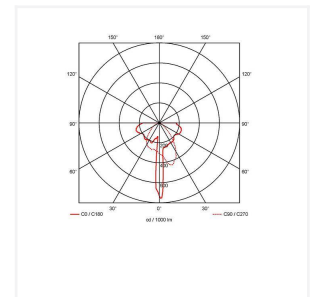

Lighting **excellence**

Application Commercial, Hospitality, Industrial

Suspended Emergency Exit Sign - Arrow Up Legend
Code: 4L4/1013

• Emergency suspended exit sign legend

• Also available as a multipack.

Technical Information

Product Weight without Packaging 0.065

Technical Information

Colour / Finish Green

IP Rating IP20

Internal / External Internal
