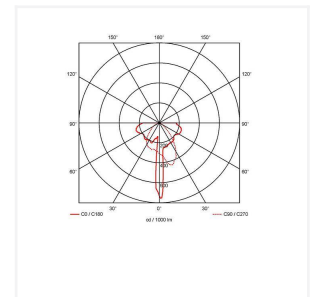

Product Features

- Legend for Kestrel LED exit signs.
- Also available as a single.

Technical Information

Product Weight without Packaging 0.153

Technical Information

Colour / Finish Green

IP Rating IP20

Internal / External Internal