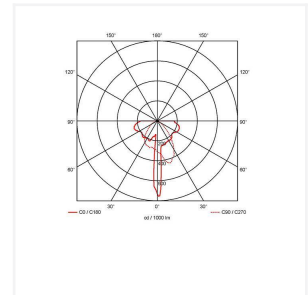

Lighting **excellence**

Application Commercial, Hospitality, Industrial

Suspended Emergency Exit Sign - Arrow Left/Right Legend - 5 Pack
Code: 4L4/1012X5

- Legend for Kestrel LED exit signs.

- Also available as a single.

Technical Information

Product Weight without Packaging 0.153

Technical Information

Colour / Finish Green

IP Rating IP20

Internal / External Internal