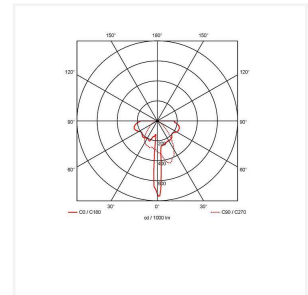

Lighting **excellence**

Application Commercial, Hospitality, Industrial

Suspended Emergency Exit Sign - Arrow Left/Right Legend
Code: 4L4/1012

- Emergency suspended exit sign legend

- Also available as a multipack.

Technical Information

Product Weight without Packaging 0.042

Technical Information

Colour / Finish Green

IP Rating IP20

Internal / External Internal