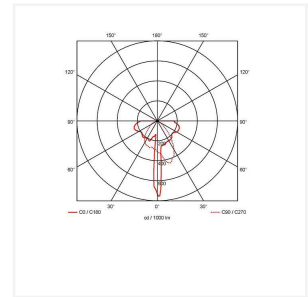

Lighting **excellence**

Application Commercial, Hospitality, Industrial

Suspended Emergency Exit Sign - Arrow Down Legend - 5 Pack
Code: 4L4/1011X5

- Legend for Kestrel LED exit signs.

- Also available as a single.

Technical Information

Product Weight without Packaging 0.153

Technical Information

Colour / Finish Green

IP Rating IP20

Internal / External Internal