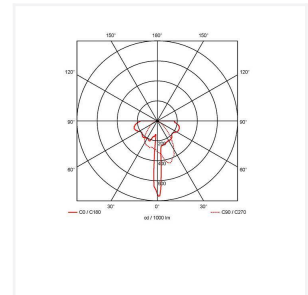

Product Features

- Emergency suspended exit sign legend
- Also available as a multipack.

Technical Information

Product Weight without Packaging 0.065

Technical Information

Colour / Finish Green

IP Rating IP20

Internal / External Internal

Height 110 mm