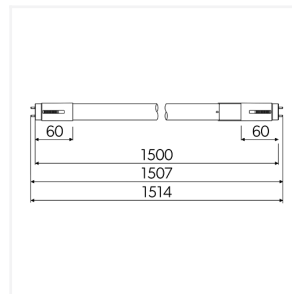

T8 LED Tube CCT

T8 LED Tube CCT 1500mm

Code: 4L3/3002

Application Industrial

Product Features

- Energy-efficient T8 LED glass tube
- Adjustable wattage, allowing selection between high or low output
- Easy to install and the perfect replacement for traditional fluorescent T8 tubes
- Instant light output
- Suitable for residential and commercial applications
- 3 CCT Selectable between 3000K, 4000K & 6500K
- High efficacy up to 140 lm/w
- 5 year warranty

Technical Information

Wattage	12W / 22W
Lumens Delivered	1700lm / 3100lm (4000K)
Lm/W	140lm/w / 150lm/w
Beam Angle	360
CRI	80
CCT	3000/4000K/6500
Input	220-240V
Operating Temp	-20°C to 45°C
SDCM	6
Product Weight without Packaging	0.247 kg

Technical Information

Light Source	T8
IP Rating	IP20
Class Protection	2
Internal / External	Internal
Lumen Depreciation	L70 B50 25,000h
Warranty (Years)	5
CE Mark	Yes