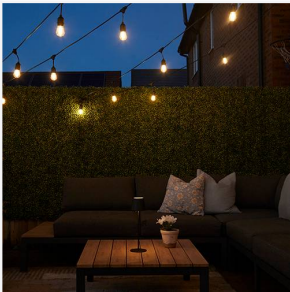

Application Garden, Hospitality

Product Features

- Ideal for year-round outdoor use, these heavy duty festoon lights are made with weather-proof materials to withstand extreme hot and cold temperatures
- 11.5m total cable length with 10 x 2W Warm White LED light bulbs
- Plug to first bulb 3m
- 15,000 hours lifespan
- Plug in and enjoy the ambient warm white glow of our festoon lighting - perfect for garden parties and dining alfresco in your garden or outdoor space. Comes complete with E27 warm white bulbs
- Can be used individually or easily connect multiple lengths - linkable up to 20 sets of lights (total 200 metres)
- Supplied with ES (E27) 2700K bulbs
- 1m distance between Lamps