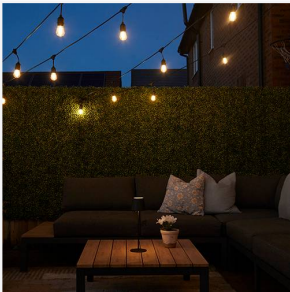

Application Garden, Hospitality

Product Features

- Ideal for year-round outdoor use, these heavy duty festoon lights are made with weather-proof materials to withstand extreme hot and cold temperatures
- 11.5m total cable length with 10 x 2W Warm White LED light bulbs
- Plug to first bulb 3m
- 15,000 hours lifespan
- Plug in and enjoy the ambient warm white glow of our festoon lighting - perfect for garden parties and dining alfresco in your garden or outdoor space. Comes complete with E27 warm white bulbs
- Can be used individually or easily connect multiple lengths - linkable up to 20 sets of lights (total 200 metres)
- Supplied with ES (E27) 2700K bulbs
- 0.85m distance between Lamps