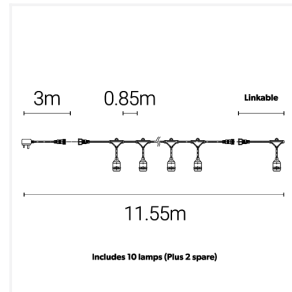

Lighting **excellence**

@4liteuk

@4liteuk

@4lite

@4liteuk

LED Festoon Light

11.5m LED Festoon Light

Code: 4L2/8000

Application Garden, Hospitality

Product Features

- Ideal for year-round outdoor use, these heavy duty festoon lights are made with weather-proof materials to withstand extreme hot and cold temperatures
- 11.5m total cable length with 10 x 2W Warm White LED light bulbs
- Plug to first bulb 3m
- 15,000 hours lifespan
- Plug in and enjoy the ambient warm white glow of our festoon lighting - perfect for garden parties and dining alfresco in your garden or outdoor space. Comes complete with E27 warm white bulbs
- Can be used individually or easily connect multiple lengths - linkable up to 20 sets of lights (total 200 metres)
- Supplied with ES (E27) 2700K bulbs
- 1m distance between Lamps

Technical Information

Wattage	20W
CRI	80
CCT	2700K
Input	220-240V
Operating Temp	-20°C - 40°C
SDCM	6
Energy efficiency class	G
Product Weight without Packaging	1.623 kg

Technical Information

Light Source	E27
Colour / Finish	Black
IP Rating	IP44
Class Protection	1
Internal / External	Internal / External
Mounting Option	Suspended
Lumen Depreciation	L70 20,000h
Warranty (Years)	4
CE Mark	Yes