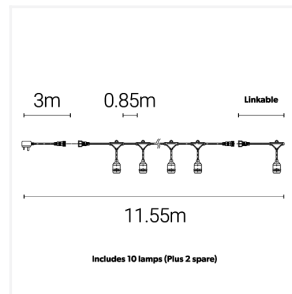

Lighting **excellence**

@4liteuk

@4liteuk

@4lite

@4liteuk

LED Festoon Light

11.5m LED Festoon Light

Code: 4L2/8000

Application Garden, Hospitality

Product Features

- Ideal for year-round outdoor use, these heavy duty festoon lights are made with weather-proof materials to withstand extreme hot and cold temperatures
- 11.5m total cable length with 10 x 2W Warm White LED light bulbs
- Plug to first bulb 3m
- 15,000 hours lifespan
- Plug in and enjoy the ambient warm white glow of our festoon lighting - perfect for garden parties and dining alfresco in your garden or outdoor space. Comes complete with E27 warm white bulbs
- Can be used individually or easily connect multiple lengths - linkable up to 20 sets of lights (total 200 metres)
- Supplied with ES (E27) 2700K bulbs
- 0.85m distance between Lamps

Technical Information

Wattage	20W
CRI	80
CCT	2700K
Input	220-240V
Operating Temp	-20°C - 40°C
SDCM	6
Energy efficiency class	G
Product Weight without Packaging	1.623 kg

Technical Information

Light Source	E27
Colour / Finish	Black
IP Rating	IP44
Class Protection	1
Internal / External	Internal / External
Mounting Option	Suspended
Lumen Depreciation	L70 20,000h
Warranty (Years)	4
CE Mark	Yes