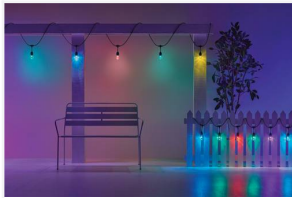

Lighting **excellence**

@4liteuk

@4liteuk

@4lite

@4liteuk

Smart Festoon

Smart RGB 14.8m Festoon Lights

Code: 4L2/7008

Application Garden

Product Features

- IP65 smart colour changing festoon lights. Made from weatherproof materials for all year-round outdoor use and manufactured with UV-resistant materials.
- Using the WIZ App you can control your lights from anywhere, even when you're not at home. Set lighting schedules and save your favourite lighting scene to select is any time. Works with - Amazon Alexa - Apple HomeKit - Google Home - iOS App - Android App
- . Easy installation, no hub required, simply plug and play
- Illuminate your garden with over 16 million different colours options, tuneable white and dynamic modes to chose from. Designed to glow different colours for each segment at the same time for added party effect. Ideal for garden parties and al fresco dining.
- Comes with complete with 12 x RGBTW bulbs and IP20 Indoor adaptor.