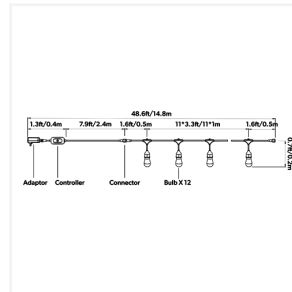

Smart Festoon

Smart RGB 14.8m Festoon Lights

Code: 4L2/7008

Application Garden

Product Features

- IP65 smart colour changing festoon lights. Made from weatherproof materials for all year-round outdoor use and manufactured with UV-resistant materials.
- Using the WIZ App you can control your lights from anywhere, even when you're not at home. Set lighting schedules and save your favourite lighting scene to select is any time. Works with - Amazon Alexa - Apple HomeKit - Google Home - iOS App - Android App
- . Easy installation, no hub required, simply plug and play
- Illuminate your garden with over 16 million different colours options, tuneable white and dynamic modes to chose from. Designed to glow different colours for each segment at the same time for added party effect. Ideal for garden parties and al fresco dining.
- Comes with complete with 12 x RGBTW bulbs and IP20 Indoor adaptor.

Technical Information

Wattage	12W
Lumens Delivered	10lm per bulb
CRI	80
CCT	2700-5000K and RGB
Input	220/240V
Operating Temp	-10°C to 45°C
SDCM	6

Technical Information

Light Source	LED
Colour / Finish	Black
IP Rating	IP65
Class Protection	3 & 2
Lumen Depreciation	L70 B50 15000h
Warranty (Years)	4
CE Mark	Yes