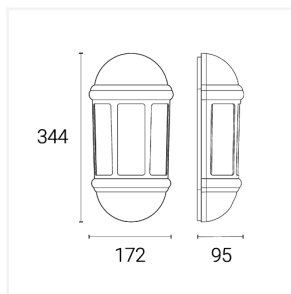

Smart IP65 Half Lantern

Smart IP65 Half Lantern

Code: 4L2/7000

Application Commercial, Garden

Product Features

- corrosion resistant polycarbonate finish
- Tuneable white 2000-5000K Warm White to Daylight
- Comes E27 (ES) Smoky Tuneable Dimmable Filament Bulb
- IP65 protects against water

Technical Information

Wattage	8W
Lumens Delivered	850lm
Lm/W	102lm/W
CRI	90
CCT	2700-6500K
Input	220-240V
Operating Temp	-20°C - 45°C
Product Weight without Packaging	1.311 kg

Technical Information

Light Source	GU10
Colour / Finish	Graphite
IP Rating	IP65
Class Protection	1
Internal / External	External
Mounting Option	Wall
Warranty (Years)	4
CE Mark	Yes
Height	344 mm