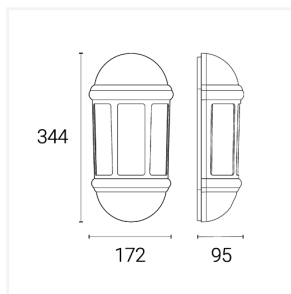

Smart IP65 Half Lantern

Smart IP65 Half Lantern

Code: 4L2/7000

Application Commercial, Garden

Product Features

- corrosion resistant polycarbonate finish
- Tuneable white 2000-5000K Warm White to Daylight
- Comes E27 (ES) Smoky Tuneable Dimmable Filament Bulb
- IP65 protects against water

Technical Information

Wattage	8W
Lumens Delivered	850lm
Lm/W	102lm/W
CRI	90
CCT	2700-6500K
Input	220/240V
Operating Temp	-20°C - 45°C
Product Weight without Packaging	1.311 kg

Technical Information

Light Source	GU10
Colour / Finish	Graphite
IP Rating	IP65
Class Protection	1
Internal / External	External
Mounting Option	Wall
Warranty (Years)	4
CE Mark	Yes
Height	344 mm