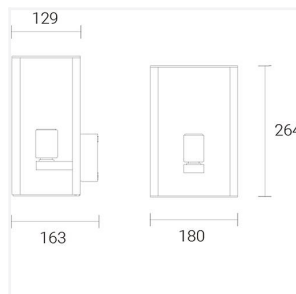

Smart IP54 E27 Smart

Smart IP54 E27 Modern Wall Light

Code: 4L2/6102

Application Garden

Product Features

- Vintage lighting meets smart technology. On-trend and beautiful, this stunning outdoor light complete with smart bulb enables you to choose different shades of whites. Dimmable via the WIZ app, added functionality includes setting schedules, providing added home security, night lights, save energy and much more!
- Die cast aluminium construction with tempered glass enclosure.
- Supplied with Smart A60 LED filament bulb tuneable white and dimmable.
- Can be controlled remotely via the Wiz app, Hey Google, Alexa, Siri, Samsung SmartThings and IFTTT
- Contemporary box style exterior wall light.
- Textured, powder coated anthracite finish.
- Wi-Fi No HUB required, just plug & play
- Warm white to cool white 2000K to 4500K 400 to 720 lumens

Technical Information

Wattage	7W
Lumens Delivered	640lm
Lm/W	91lm/W
CRI	90
CCT	2000-5000K
Input	220-240V
Operating Temp	-20°C - 45°C
Product Weight without Packaging	2.469 kg

Technical Information

Light Source	E27
Colour / Finish	Anthracite
IP Rating	IP65
Class Protection	1
Internal / External	External
Mounting Option	Wall
Warranty (Years)	4
CE Mark	Yes
Height	264 mm