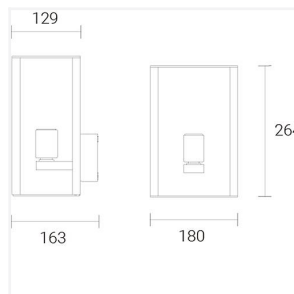

- Vintage lighting meets smart technology. On-trend and beautiful, this stunning outdoor light complete with smart bulb enables you to choose different shades of whites. Dimmable via the WIZ app, added functionality includes setting schedules, providing added home security, night lights, save energy and much more!
- Die cast aluminium construction with tempered glass enclosure.
- Supplied with Smart A60 LED filament bulb tuneable white and dimmable.
- Can be controlled remotely via the Wiz app, Hey Google, Alexa, Siri, Samsung SmartThings and IFTTT

- Contemporary box style exterior wall light.
- Textured, powder coated anthracite finish.
- Wi-Fi No HUB required, just plug & play
- Warm white to cool white 2000K to 4500K 400 to 720 lumens

Technical Information

Wattage	7W
Lumens Delivered	640lm
Lm/W	91lm/W
CRI	90
CCT	2000-5000K
Input	220-240V
Operating Temp	-20°C - 45°C
Product Weight without Packaging	2.469 kg

Technical Information

Light Source	E27
Colour / Finish	Anthracite
IP Rating	IP65
Class Protection	1
Internal / External	External
Mounting Option	Wall
Warranty (Years)	4
CE Mark	Yes
Height	264 mm