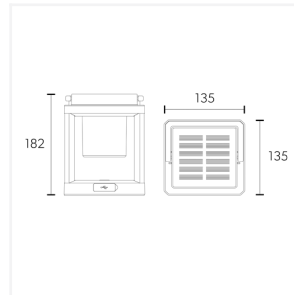

Antheia Solar

Antheia Solar Portable Lantern
Code: 4L2/6020

Application Garden

Product Features

- Sleek, contemporary solar-powered portable lantern perfect for outdoor spaces
- USB charging available
- Provides 10-12 hours of illumination
- Made with robust diecast aluminum for long-lasting performance
- IP54 rated making it perfect for outdoor use

Technical Information

Wattage	3W
Lumens Delivered	170lm
Lm/W	55lm/W
CRI	80
CCT	3000K
Input	5.5V
Operating Temp	0°C - 40°C
SDCM	6
Product Weight without Packaging	0.62 kg

Technical Information

Light Source	LED
Colour / Finish	Anthracite
IP Rating	IP54
Class Protection	3
Internal / External	External
Lumen Depreciation	L70 25000h
Warranty (Years)	4
CE Mark	Yes