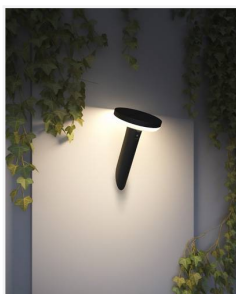

Lighting **excellence**

Antheia Solar

Antheia Solar Decorative Wall Light
Code: 4L2/6013

Application Garden

Product Features

- IP54 modern LED Solar Sleek Wall light. Made from a robust die-cast aluminum body and suitable for all year round use.
- Effortless installation, no wiring needed
- Enjoy a warm and cozy evening ambience with the included warm white LED bulbs.
- Free to run and no energy bills. Harnessing the sun's natural energy, the lights offer an impressive 10-12 hours of illumination
- Equipped with built in PIR motion sensor
- Co-ordinating bollards and spike lights available

Technical Information

Wattage	4W
Lumens Delivered	270lm
Lm/W	67lm/W
Beam Angle	180
CRI	80
CCT	3000K
Input	6V
Operating Temp	-20°C to 40°C
Product Weight without Packaging	0.517 kg

Technical Information

Light Source	LED
Colour / Finish	Anthracite
IP Rating	IP54
Class Protection	3
Internal / External	External
Mounting Option	Wall
Warranty (Years)	4
CE Mark	Yes
Diameter	0 mm
Height	0 mm