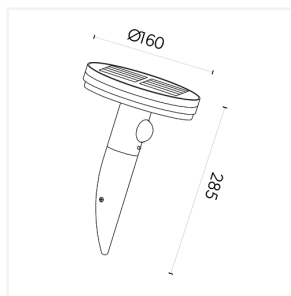

## Product Features

- IP54 modern LED Solar Sleek Wall light. Made from a robust die-cast aluminum body and suitable for all year round use.
- Effortless installation, no wiring needed
- Enjoy a warm and cozy evening ambience with the included warm white LED bulbs.
- Free to run and no energy bills. Harnessing the sun's natural energy, the lights offer an impressive 10-12 hours of illumination
- Equipped with built in PIR motion sensor
- Co-ordinating bollards and spike lights available

### Technical Information

Wattage	4W
Lumens Delivered	270lm
Lm/W	67lm/W
Beam Angle	180
CRI	80
CCT	3000K
Input	6V
Operating Temp	-20°C to 40°C