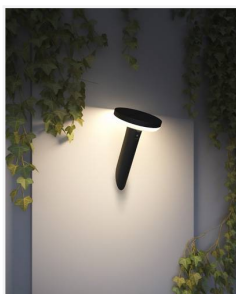

Lighting **excellence**

Antheia Solar

Antheia Solar Decorative Wall Light
Code: 4L2/6013

Application Garden

Product Features

- IP54 modern LED Solar Sleek Wall light. Made from a robust die-cast aluminum body and suitable for all year round use.
- Effortless installation, no wiring needed
- Enjoy a warm and cozy evening ambience with the included warm white LED bulbs.
- Free to run and no energy bills. Harnessing the sun's natural energy, the lights offer an impressive 10-12 hours of illumination
- Equipped with built in PIR motion sensor
- Co-ordinating bollards and spike lights available

Technical Information

Wattage	4W
Lumens Delivered	270lm
Lm/W	67lm/W
Beam Angle	180
CRI	80
CCT	3000K
Input	6V
Operating Temp	-20°C to 40°C
Product Weight without Packaging	0.517 kg

Technical Information

Light Source	LED
Colour / Finish	Anthracite
IP Rating	IP54
Class Protection	3
Internal / External	External
Mounting Option	Wall
Warranty (Years)	4
CE Mark	Yes