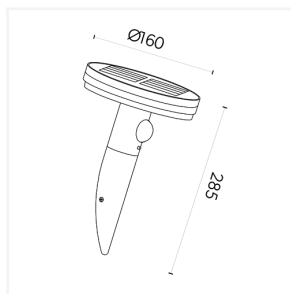

Lighting **excellence**

Antheia Solar

Antheia Solar Decorative Wall Light
Code: 4L2/6013

Application Garden

Product Features

- IP54 modern LED Solar Sleek Wall light. Made from a robust die-cast aluminum body and suitable for all year round use.
- Effortless installation, no wiring needed
- Enjoy a warm and cozy evening ambience with the included warm white LED bulbs.
- Free to run and no energy bills. Harnessing the sun's natural energy, the lights offer an impressive 10-12 hours of illumination
- Equipped with built in PIR motion sensor
- Co-ordinating bollards and spike lights available

Technical Information

Wattage	4W
Lumens Delivered	270lm
Lm/W	67lm/W
Beam Angle	180
CRI	80
CCT	3000K
Input	6V
Operating Temp	-20°C to 40°C
Product Weight without Packaging	0.517 kg

Technical Information

Light Source	LED
Colour / Finish	Anthracite
IP Rating	IP54
Class Protection	3
Internal / External	External
Mounting Option	Wall
Warranty (Years)	4
CE Mark	Yes