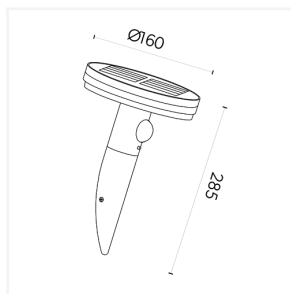

Lighting **excellence**

Antheia Solar

Antheia Solar Decorative Wall Light
Code: 4L2/6013

Application Garden

Product Features

- IP54 modern LED Solar Sleek Wall light. Made from a robust die-cast aluminum body and suitable for all year round use.
- Effortless installation, no wiring needed
- Enjoy a warm and cozy evening ambience with the included warm white LED bulbs.
- Free to run and no energy bills. Harnessing the sun's natural energy, the lights offer an impressive 10-12 hours of illumination
- Equipped with built in PIR motion sensor
- Co-ordinating bollards and spike lights available

Technical Information

Wattage	4W
Lumens Delivered	270lm
Lm/W	67lm/W
Beam Angle	180
CRI	80
CCT	3000K
Input	6V
Operating Temp	-20°C to 40°C
Product Weight without Packaging	0.517 kg

Technical Information

Light Source	LED
Colour / Finish	Anthracite
IP Rating	IP54
Class Protection	3
Internal / External	External
Mounting Option	Wall
Warranty (Years)	4
CE Mark	Yes
Diameter	0 mm
Height	0 mm