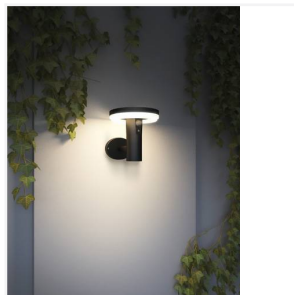

Lighting **excellence**

Antheia Solar

Antheia Solar Wall Light
Code: 4L2/6012

Application Garden

Product Features

- IP54 modern LED Solar Wall light.
- Effortless installation, no wiring needed
- Enjoy a warm and cozy evening ambiance with the included warm white LED bulbs.
- 4 years warranty
- Free to run and no energy bills. Harnessing the sun's natural energy, the lights offer an impressive 10-12 hours of illumination
- Equipped with built-in PIR motion sensor
- Co-ordinating bollards and spike lights available
- Made from a robust die-cast aluminum body and suitable for all year round use.

Technical Information

Wattage	4W
Lumens Delivered	250lm
Lm/W	62lm/W
Beam Angle	180
CRI	80
CCT	3000K
Input	6V
Operating Temp	-20°C to 40°C
Product Weight without Packaging	0.517 kg

Technical Information

Light Source	LED
Colour / Finish	Anthracite
IP Rating	IP54
Class Protection	3
Internal / External	External
Mounting Option	Wall
Warranty (Years)	4
CE Mark	Yes
Diameter	0 mm
Height	160 mm