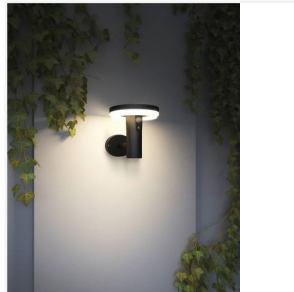

Lighting **excellence**

Antheia Solar

Antheia Solar Wall Light
Code: 4L2/6012

Application Garden

Product Features

- IP54 modern LED Solar Wall light.
- Effortless installation, no wiring needed
- Enjoy a warm and cozy evening ambiance with the included warm white LED bulbs.
- 4 years warranty
- Free to run and no energy bills. Harnessing the sun's natural energy, the lights offer an impressive 10-12 hours of illumination
- Equipped with built-in PIR motion sensor
- Co-ordinating bollards and spike lights available
- Made from a robust die-cast aluminum body and suitable for all year round use.

Technical Information

Wattage	4W
Lumens Delivered	250lm
Lm/W	62lm/W
Beam Angle	180
CRI	80
CCT	3000K
Input	6V
Operating Temp	-20°C to 40°C
Product Weight without Packaging	0.517 kg

Technical Information

Light Source	LED
Colour / Finish	Anthracite
IP Rating	IP54
Class Protection	3
Internal / External	External
Mounting Option	Wall
Warranty (Years)	4
CE Mark	Yes
Diameter	0 mm
Height	160 mm