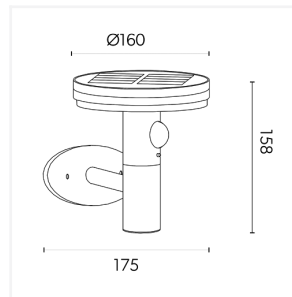

Lighting **excellence**

Antheia Solar

Antheia Solar Wall Light
Code: 4L2/6012

Application Garden

Product Features

- IP54 modern LED Solar Wall light.
- Effortless installation, no wiring needed
- Enjoy a warm and cozy evening ambiance with the included warm white LED bulbs.
- 4 years warranty
- Free to run and no energy bills. Harnessing the sun's natural energy, the lights offer an impressive 10-12 hours of illumination
- Equipped with built-in PIR motion sensor
- Co-ordinating bollards and spike lights available
- Made from a robust die-cast aluminum body and suitable for all year round use.

Technical Information

Wattage	4W
Lumens Delivered	250lm
Lm/W	62lm/W
Beam Angle	180
CRI	80
CCT	3000K
Input	6V
Operating Temp	-20°C to 40°C
Product Weight without Packaging	0.517 kg

Technical Information

Light Source	LED
Colour / Finish	Anthracite
IP Rating	IP54
Class Protection	3
Internal / External	External
Mounting Option	Wall
Warranty (Years)	4
CE Mark	Yes
Diameter	0 mm
Height	160 mm