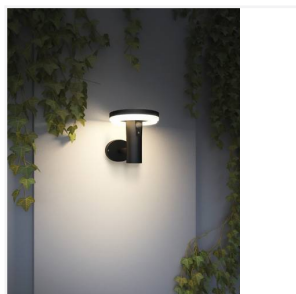

Lighting **excellence**

Antheia Solar

Antheia Solar Wall Light
Code: 4L2/6012

Application Garden

Product Features

- IP54 modern LED Solar Wall light.
- Effortless installation, no wiring needed
- Enjoy a warm and cozy evening ambiance with the included warm white LED bulbs.
- 4 years warranty
- Free to run and no energy bills. Harnessing the sun's natural energy, the lights offer an impressive 10-12 hours of illumination
- Equipped with built-in PIR motion sensor
- Co-ordinating bollards and spike lights available
- Made from a robust die-cast aluminum body and suitable for all year round use.

Technical Information

Wattage	4W
Lumens Delivered	250lm
Lm/W	62lm/W
Beam Angle	180
CRI	80
CCT	3000K
Input	6V
Operating Temp	-20°C to 40°C
Product Weight without Packaging	0.517 kg

Technical Information

Light Source	LED
Colour / Finish	Anthracite
IP Rating	IP54
Class Protection	3
Internal / External	External
Mounting Option	Wall
Warranty (Years)	4
CE Mark	Yes