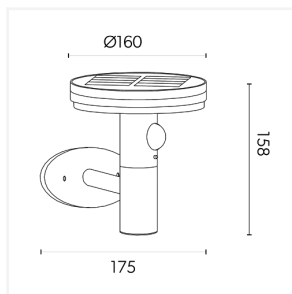

Lighting **excellence**

Antheia Solar

Antheia Solar Wall Light
Code: 4L2/6012

Application Garden

Product Features

- IP54 modern LED Solar Wall light.
- Effortless installation, no wiring needed
- Enjoy a warm and cozy evening ambiance with the included warm white LED bulbs.
- 4 years warranty
- Free to run and no energy bills. Harnessing the sun's natural energy, the lights offer an impressive 10-12 hours of illumination
- Equipped with built-in PIR motion sensor
- Co-ordinating bollards and spike lights available
- Made from a robust die-cast aluminum body and suitable for all year round use.

Technical Information

Wattage	4W
Lumens Delivered	250lm
Lm/W	62lm/W
Beam Angle	180
CRI	80
CCT	3000K
Input	6V
Operating Temp	-20°C to 40°C
Product Weight without Packaging	0.517 kg

Technical Information

Light Source	LED
Colour / Finish	Anthracite
IP Rating	IP54
Class Protection	3
Internal / External	External
Mounting Option	Wall
Warranty (Years)	4
CE Mark	Yes