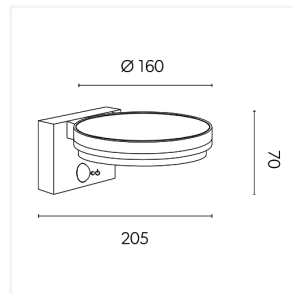

Lighting **excellence**

Antheia Solar

Antheia Solar Sleek Wall Light
Code: 4L2/6010

Application Garden

Product Features

- IP54 modern LED Solar Sleek Wall light. Made from weatherproof materials and suitable for all year-round use.
- Effortless installation, no wiring needed
- Enjoy a warm and cozy evening ambiance with the included warm white LED bulbs.
- 4 years warranty
- Free to run and no energy bills. Harnessing the sun's natural energy, the lights offer an impressive 10-12 hours of illumination
- Equipped with built-in PIR motion sensor
- Co-ordinating bollards and spike lights available

Technical Information

Wattage	4W
Lumens Delivered	300lm
Lm/W	75lm/W
Beam Angle	180
CRI	80
CCT	3000K
Input	6V
Operating Temp	-20°C to 40°C
Product Weight without Packaging	0.435 kg

Technical Information

Light Source	LED
Colour / Finish	Anthracite
IP Rating	IP54
Class Protection	3
Internal / External	External
Mounting Option	Wall
Warranty (Years)	4
CE Mark	Yes
Diameter	0 mm
Height	70 mm