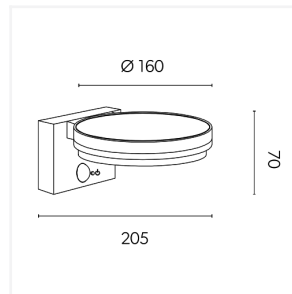

Application Garden

Product Features

- IP54 modern LED Solar Sleek Wall light. Made from weatherproof materials and suitable for all year-round use.
- Effortless installation, no wiring needed
- Enjoy a warm and cozy evening ambiance with the included warm white LED bulbs.
- 4 years warranty
- Free to run and no energy bills. Harnessing the sun's natural energy, the lights offer an impressive 10-12 hours of illumination
- Equipped with built-in PIR motion sensor
- Co-ordinating bollards and spike lights available

Technical Information

Wattage	4W
Lumens Delivered	300lm
Lm/W	75lm/W
Beam Angle	180
CRI	80
CCT	3000K
Input	6V
Operating Temp	-20°C to 40°C
Product Weight without Packaging	0.435 kg

Technical Information

Light Source	LED
Colour / Finish	Anthracite
IP Rating	IP54
Class Protection	3
Internal / External	External
Mounting Option	Wall
Warranty (Years)	4
CE Mark	Yes