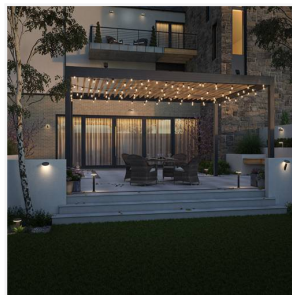

Lighting **excellence**

Antheia Solar

Antheia Solar Sleek Wall Light
Code: 4L2/6010

Application Garden

Product Features

- IP54 modern LED Solar Sleek Wall light. Made from weatherproof materials and suitable for all year-round use.
- Effortless installation, no wiring needed
- Enjoy a warm and cozy evening ambiance with the included warm white LED bulbs.
- 4 years warranty
- Free to run and no energy bills. Harnessing the sun's natural energy, the lights offer an impressive 10-12 hours of illumination
- Equipped with built-in PIR motion sensor
- Co-ordinating bollards and spike lights available