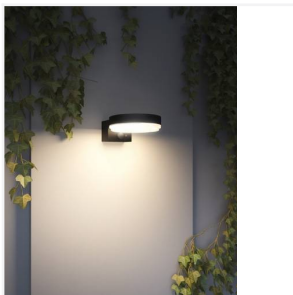

# Antheia Solar

Antheia Solar Sleek Wall Light

Code: 4L2/6010

Application Garden

## Product Features

- IP54 modern LED Solar Sleek Wall light. Made from weatherproof materials and suitable for all year-round use.
- Effortless installation, no wiring needed
- Enjoy a warm and cozy evening ambiance with the included warm white LED bulbs.
- 4 years warranty
- Free to run and no energy bills. Harnessing the sun's natural energy, the lights offer an impressive 10-12 hours of illumination
- Equipped with built-in PIR motion sensor
- Co-ordinating bollards and spike lights available