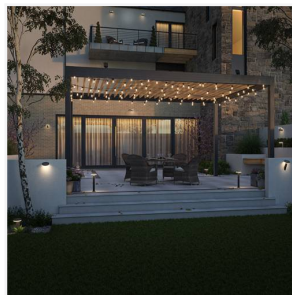

# Antheia Solar

Antheia Solar Sleek Wall Light

Code: 4L2/6010

Application Garden

## Product Features

- IP54 modern LED Solar Sleek Wall light. Made from weatherproof materials and suitable for all year-round use.
- Effortless installation, no wiring needed
- Enjoy a warm and cozy evening ambiance with the included warm white LED bulbs.
- 4 years warranty
- Free to run and no energy bills. Harnessing the sun's natural energy, the lights offer an impressive 10-12 hours of illumination
- Equipped with built-in PIR motion sensor
- Co-ordinating bollards and spike lights available