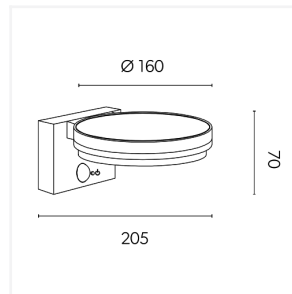

Antheia Solar

Antheia Solar Sleek Wall Light

Code: 4L2/6010

Application Garden

Product Features

- IP54 modern LED Solar Sleek Wall light. Made from weatherproof materials and suitable for all year-round use.
- Effortless installation, no wiring needed
- Enjoy a warm and cozy evening ambiance with the included warm white LED bulbs.
- 4 years warranty
- Free to run and no energy bills. Harnessing the sun's natural energy, the lights offer an impressive 10-12 hours of illumination
- Equipped with built-in PIR motion sensor
- Co-ordinating bollards and spike lights available

Technical Information

Wattage	4W
Lumens Delivered	300lm
Lm/W	75lm/W
Beam Angle	180
CRI	80
CCT	3000K
Input	6V
Operating Temp	-20°C to 40°C
Product Weight without Packaging	0.435 kg

Technical Information

Light Source	LED
Colour / Finish	Anthracite
IP Rating	IP54
Class Protection	3
Internal / External	External
Mounting Option	Wall
Warranty (Years)	4
CE Mark	Yes