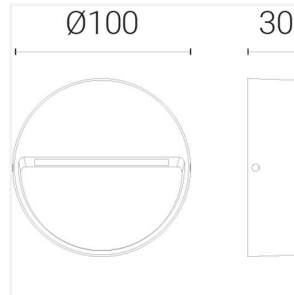

IP54 Low Level Wall Light

IP54 Low Level Wall Light

Code: 4L2/3100

Application Commercial, Garden, Hospitality

Product Features

- Slim surface mounted low level light
- Pre-wired for ease of installation
- Die-cast aluminium construction with graphite paint finish
- Suitable for commercial and domestic applications

Technical Information

Wattage	3W
Lumens Delivered	130lm
Lm/W	25lm/W
Beam Angle	70
CRI	80
CCT	4000K
Input	220-240V
Operating Temp	-20°C - 40°C
Product Weight without Packaging	0.119 kg

Technical Information

Light Source	LED
Colour / Finish	Graphite
IP Rating	IP54
Class Protection	1
Internal / External	External
Mounting Option	Wall
Lumen Depreciation	L80 50,000h
Warranty (Years)	4
CE Mark	Yes
Diameter	100 mm