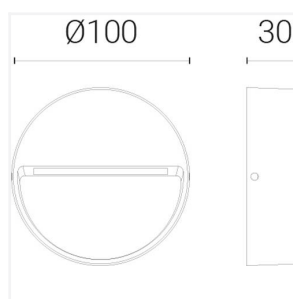

IP54 Low Level Wall Light

IP54 Low Level Wall Light

Code: 4L2/3100

Application Commercial, Garden, Hospitality

Product Features

- Slim surface mounted low level light
- Pre-wired for ease of installation
- Die-cast aluminium construction with graphite paint finish
- Suitable for commercial and domestic applications

Technical Information

Wattage	3W
Lumens Delivered	130lm
Lm/W	25lm/W
Beam Angle	70
CRI	80
CCT	4000K
Input	220/240V
Operating Temp	-20°C - 40°C
Product Weight without Packaging	0.119 kg

Technical Information

Light Source	LED
Colour / Finish	Graphite
IP Rating	IP54
Class Protection	1
Internal / External	External
Mounting Option	Wall
Lumen Depreciation	L80 50,000h
Warranty (Years)	4
CE Mark	Yes
Diameter	100 mm