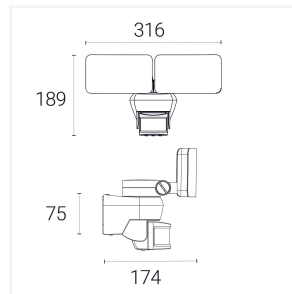

## Security light

Security Light  
Code: 4L2/1100

**Application** Commercial, Garden, Industrial

- Compact high brightness LED security light
- Individually adjustable heads to illuminate desired location
- PIR settings that can adjust the detection range, detection distance, time delay and ambient light levels

- Die-cast aluminium LED with High Performance Weather-Proof housing
- Adjustable PIR direction point

### Technical Information

<b>Wattage</b>	46W
<b>Lumens Delivered</b>	3700lm
<b>Lm/W</b>	80lm/W
<b>Beam Angle</b>	115
<b>CRI</b>	80
<b>CCT</b>	4000K
<b>Input</b>	220-240V
<b>Operating Temp</b>	-20°C to 40°C
<b>Product Weight without Packaging</b>	0.863 kg

### Technical Information

<b>Light Source</b>	LED
<b>Colour / Finish</b>	Black
<b>IP Rating</b>	IP54
<b>Class Protection</b>	1
<b>Internal / External</b>	External
<b>Mounting Option</b>	Surface
<b>Lumen Depreciation</b>	L70 15,000h
<b>Warranty (Years)</b>	4
<b>CE Mark</b>	Yes
<b>Height</b>	189 mm