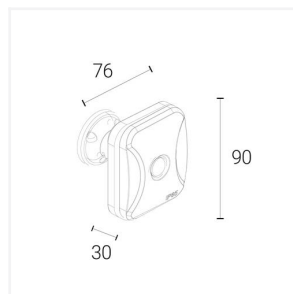

Lighting **excellence**

Smart IP65 PIR Sensor

Smart IP65 PIR Sensor
Code: 4L1/8037

Application Garden

Product Features

- Battery operated.
- IP65 polycarbonate body for outdoor use
- Strong detection zone i.e. person moving arm or walking towards PIR Secondary detection zone i.e. person walking perpendicular to PIR
- Battery powered using 2 x AA batteries (not supplied).
- PIR sensing technology to detect motion.
- Compatible with the complete 4lite Connected by WiZ range.
- Typical battery lifetime 1 year (on assumption 50 actions per day, battery capacity 2800 mAh)

Technical Information

Input	3V
Operating Temp	-20°C - 45°C
Product Weight without Packaging	0.109

Technical Information

Colour / Finish	White
IP Rating	IP65
Class Protection	3
Internal / External	Internal / External
Mounting Option	Ceiling, Wall
Warranty (Years)	4
CE Mark	Yes
Height	90 mm