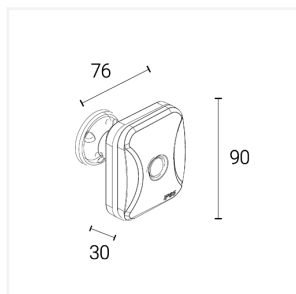

Lighting **excellence**

Smart IP65 PIR Sensor

Smart IP65 PIR Sensor
Code: 4L1/8037

Application Garden

Product Features

- Battery operated.
- IP65 polycarbonate body for outdoor use
- Strong detection zone i.e. person moving arm or walking towards PIR Secondary detection zone i.e. person walking perpendicular to PIR
- Battery powered using 2 x AA batteries (not supplied).
- PIR sensing technology to detect motion.
- Compatible with the complete 4lite Connected by WiZ range.
- Typical battery lifetime 1 year (on assumption 50 actions per day, battery capacity 2800 mAh)

Technical Information

Input	3V
Operating Temp	-20°C - 45°C
Product Weight without Packaging	0.109

Technical Information

Colour / Finish	White
IP Rating	IP65
Class Protection	3
Internal / External	Internal / External
Mounting Option	Ceiling, Wall
Warranty (Years)	4
CE Mark	Yes
Height	90 mm