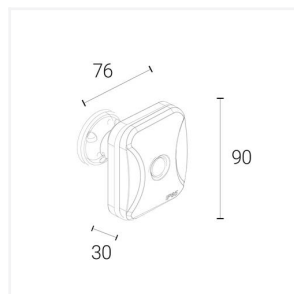

Lighting **excellence**

Smart IP65 PIR Sensor

Smart IP65 PIR Sensor
Code: 4L1/8037

Application Garden

Product Features

- Battery operated.
- IP65 polycarbonate body for outdoor use
- Strong detection zone i.e. person moving arm or walking towards PIR Secondary detection zone i.e. person walking perpendicular to PIR
- Battery powered using 2 x AA batteries (not supplied).
- PIR sensing technology to detect motion.
- Compatible with the complete 4lite Connected by WiZ range.
- Typical battery lifetime 1 year (on assumption 50 actions per day, battery capacity 2800 mAh)

Technical Information

Input	3V
Operating Temp	-20°C - 45°C
Product Weight without Packaging	0.109

Technical Information

Colour / Finish	White
IP Rating	IP65
Class Protection	3
Internal / External	Internal / External
Mounting Option	Ceiling, Wall
Warranty (Years)	4
CE Mark	Yes
Height	90 mm