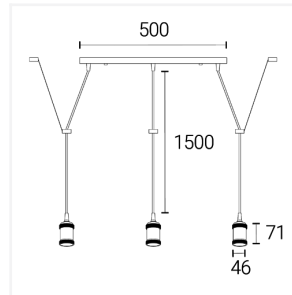

Smart Pendant

Smart 3 Way Bar Pendant Blackened Silver

Code: 4L1/7017

Application Kitchen / Dining, Living

Product Features

- Industrial style 3-way plate pendant decorative vintage design.
- Control your lights wirelessly and remotely with the WIZ app or pair with your favourite voice control device including Hey Google, Amazon Alexa and Apple Siri. 4lite WIZ Connected products work with Samsung SmartThings and IFFFT too!
- Can be controlled remotely via the Wiz app, Hey Google, Alexa, Siri, Samsung SmartThings and IFTTT
- Choose from over 16 million colours, 64,000 shades of white and control the brightness and intensity of your lights to create the perfect mood
- 1.5m adjustable cable length allowing for a varied installation height.
- Fire up your inner lighting designer to create beautiful scenes and atmospheres. You can create the ambience to suit your mood and save your favourite shade for later. Our 4lite smart bulbs can learn your rhythm and adapt the lighting to suit it
- Wi-Fi No HUB required, just plug & play via the WIZ app
- LED lifespan L70 at 15,000 hours.

Technical Information

Wattage	7W
Lumens Delivered	640lm
Lm/W	91lm/W
CRI	90
CCT	2200-6500K
Input	220-240V
Operating Temp	-20°C - 45°C
SDCM	6
Product Weight without Packaging	1.36 kg

Technical Information

Light Source	E27
Colour / Finish	Blackened Silver
IP Rating	IP20
Class Protection	1
Internal / External	Internal
Mounting Option	Suspended
Lumen Depreciation	L70 25,000h
Warranty (Years)	4
CE Mark	Yes