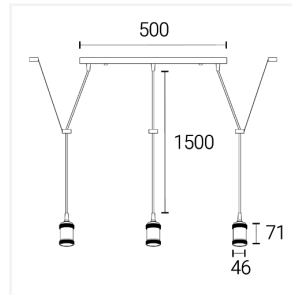

Product Features

- Industrial style 3-way plate pendant decorative vintage design.
- Control your lights wirelessly and remotely with the WIZ app or pair with your favourite voice control device including Hey Google, Amazon Alexa and Apple Siri. 4lite WIZ Connected products work with Samsung SmartThings and IFFFT too!
- Can be controlled remotely via the Wiz app, Hey Google, Alexa, Siri, Samsung SmartThings and IFTTT
- Choose from over 16 million colours, 64,000 shades of white and control the brightness and intensity of your lights to create the perfect mood
- 1.5m adjustable cable length allowing for a varied installation height.
- Fire up your inner lighting designer to create beautiful scenes and atmospheres. You can create the ambience to suit your mood and save your favourite shade for later. Our 4lite smart bulbs can learn your rhythm and adapt the lighting to suit it
- Wi-Fi No HUB required, just plug & play via the WIZ app
- LED lifespan L70 at 15,000 hours.

Technical Information

Wattage	7W
Lumens Delivered	640lm
Lm/W	91lm/W
CRI	90
CCT	2200-6500K
Input	220/240V
Operating Temp	-20°C - 45°C
SDCM	6
Product Weight without Packaging	1.36 kg

Technical Information

Light Source	E27
Colour / Finish	Blackened Silver
IP Rating	IP20
Class Protection	1
Internal / External	Internal
Mounting Option	Suspended
Lumen Depreciation	L70 25,000h
Warranty (Years)	4
CE Mark	Yes