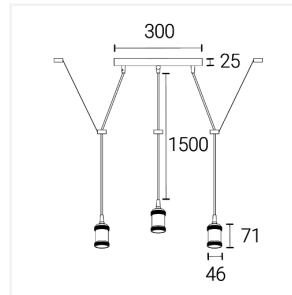

Lighting **excellence**

Smart Pendant

Smart 3 Way Plate Pendant Blackened Silver

Code: 4L1/7016

Application Kitchen / Dining, Living

Product Features

- Industrial style 3-way plate pendant decorative vintage design.
- 3 x G125 Smart filament bulbs included and suspension accessory.
- LED 6.5W - Equivalent to 54W.
- Choose from over 16 million colours, 64,000 shades of white and control the brightness and intensity of your lights to create the perfect mood
- 1.5m adjustable cable length allowing for a varied installation height.
- Can be controlled by the WiZ app, Hey Google, Alexa, Siri, Samsung SmartThings and IFTTT.
- Wi-Fi No HUB required, just plug & play via the WiZ app
- LED bulb 6.5W - equivalent to 50W, rated lifetime 15,000 hours.

Technical Information

Wattage	7W
Lumens Delivered	640lm
Lm/W	91lm/W
CRI	90
CCT	2200-6500K
Input	220/240V
Operating Temp	-20°C - 45°C
SDCM	6
Product Weight without Packaging	1.151 kg

Technical Information