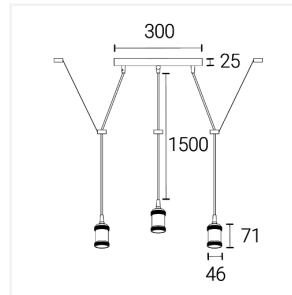

# Smart Pendant

Smart 3 Way Plate Pendant Blackened Silver

Code: 4L1/7016

**Application** Kitchen / Dining, Living

## Product Features

- Industrial style 3-way plate pendant decorative vintage design.
- 3 x G125 Smart filament bulbs included and suspension accessory.
- LED 6.5W - Equivalent to 54W.
- Choose from over 16 million colours, 64,000 shades of white and control the brightness and intensity of your lights to create the perfect mood
- 1.5m adjustable cable length allowing for a varied installation height.
- Can be controlled by the WiZ app, Hey Google, Alexa, Siri, Samsung SmartThings and IFTTT.
- Wi-Fi No HUB required, just plug & play via the WiZ app
- LED bulb 6.5W - equivalent to 50W, rated lifetime 15,000 hours.

### Technical Information

<b>Wattage</b>	7W
<b>Lumens Delivered</b>	640lm
<b>Lm/W</b>	91lm/W
<b>CRI</b>	90
<b>CCT</b>	2200-6500K
<b>Input</b>	220-240V
<b>Operating Temp</b>	-20°C - 45°C
<b>SDCM</b>	6
<b>Product Weight without Packaging</b>	1.151 kg