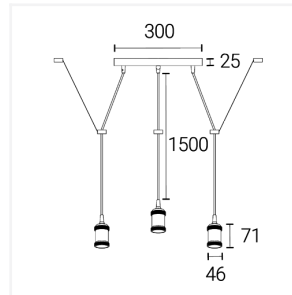

Lighting **excellence**

Smart Pendant

Smart 3 Way Plate Pendant Blackened Silver

Code: 4L1/7016

Application Kitchen / Dining, Living

Product Features

- Industrial style 3-way plate pendant decorative vintage design.
- 3 x G125 Smart filament bulbs included and suspension accessory.
- LED 6.5W - Equivalent to 54W.
- Choose from over 16 million colours, 64,000 shades of white and control the brightness and intensity of your lights to create the perfect mood
- 1.5m adjustable cable length allowing for a varied installation height.
- Can be controlled by the WIZ app, Hey Google, Alexa, Siri, Samsung SmartThings and IFTTT.
- Wi-Fi No HUB required, just plug & play via the WIZ app
- LED bulb 6.5W - equivalent to 50W, rated lifetime 15,000 hours.

Technical Information

Wattage	7W
Lumens Delivered	640lm
Lm/W	91lm/W
CRI	90
CCT	2200-6500K
Input	220-240V
Operating Temp	-20°C - 45°C
SDCM	6
Product Weight without Packaging	1.151 kg

Technical Information