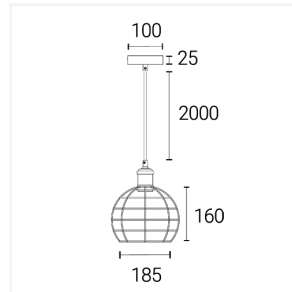

Lighting **excellence**

Smart Decorative Cage

Smart Pendant Decorative Cage - Bell

Code: 4L1/7015

Application Kitchen / Dining, Living

- Stylish round cage with tuneable and dimmable filament amber ST64.
- 2m adjustable cable length allowing for a varied installation height.
- Wi-Fi No HUB required, just plug & play via the WiZ app
- LED bulb 6.5W - equivalent to 50W, rated lifetime 15,000 hours.
- Supplied with ST64 LED amber coated filament Smart bulb and suspension accessory.
- Can be controlled via the WiZ app and voice controlled smart devices: Hey Google, Alexa, Siri, Samsung SmartThings
- 2000K to 4500K warm white to Cool White

Technical Information

Wattage	7W
Lumens Delivered	640lm
Lm/W	91lm/W
CRI	90
CCT	2200-6500K
Input	220-240V
Operating Temp	-20°C - 45°C
SDCM	6
Product Weight without Packaging	0.572 kg

Technical Information