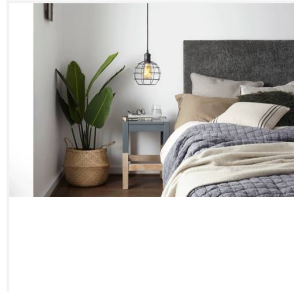

Lighting **excellence**

Smart Decorative Cage

Smart Pendant Decorative Cage - Bell

Code: 4L1/7015

Application Kitchen / Dining, Living

- Stylish round cage with tuneable and dimmable filament amber ST64.
- 2m adjustable cable length allowing for a varied installation height.
- Wi-Fi No HUB required, just plug & play via the WiZ app
- LED bulb 6.5W - equivalent to 50W, rated lifetime 15,000 hours.
- Supplied with ST64 LED amber coated filament Smart bulb and suspension accessory.
- Can be controlled via the WiZ app and voice controlled smart devices: Hey Google, Alexa, Siri, Samsung SmartThings
- 2000K to 4500K warm white to Cool White

Technical Information

Wattage	7W
Lumens Delivered	640lm
Lm/W	91lm/W
CRI	90
CCT	2200-6500K
Input	220-240V
Operating Temp	-20°C - 45°C
SDCM	6
Product Weight without Packaging	0.572 kg

Technical Information