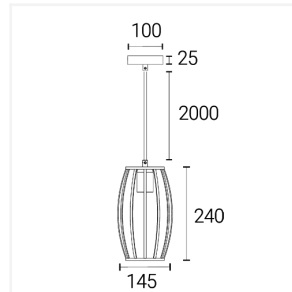

## Smart Decorative Cage

Smart Pendant Decorative Cage - Pear

Code: 4L1/7014

Application Kitchen / Dining, Living

- Stylish cage with tuneable and dimmable Smart bulb.
- 2m adjustable cable length allowing for a varied installation height.
- Wi-Fi No HUB required, just plug & play via the WiZ app
- LED bulb 6.5W - equivalent to 50W, rated lifetime 15,000 hours.
- Supplied with ST64 LED amber coated filament Smart bulb and suspension accessory.
- Can be controlled via the WiZ app and voice controlled smart devices: Hey Google, Alexa, Siri, Samsung SmartThings
- 2000K to 4500K warm white to Cool White

### Technical Information

Wattage	7W
Lumens Delivered	640lm
Lm/W	91lm/W
CRI	90
CCT	2200-6500K
Input	220-240V
Operating Temp	-20°C - 45°C
SDCM	6
Product Weight without Packaging	0.597 kg