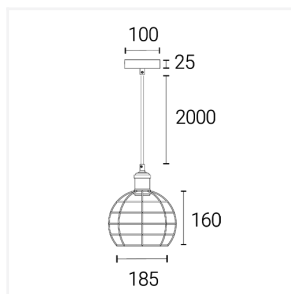

Lighting **excellence**

Pendant Decorative Cage

Pendant Decorative Cage - Bird

Code: 4L1/7013

Application Kitchen / Dining, Living

- Decorative bird cage pendant in matt black finish
- Suitable for use with E27 bulbs and Smart bulbs
- Fully adjustable 2m fabric cable allowing for a varied installation height
- Perfect for use in kitchen areas and living spaces

Technical Information

Input	220-240V
Product Weight without Packaging	0.472 kg

Technical Information

Light Source	E27
Colour / Finish	Matt Black
IP Rating	IP20
Class Protection	1
Internal / External	Internal
Mounting Option	Suspended
Warranty (Years)	4
CE Mark	Yes