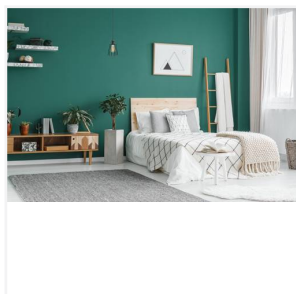

Lighting **excellence**

Pendant Decorative Cage

Pendant Decorative Cage - Bell

Code: 4L1/7012

Application Kitchen / Dining, Living

- Decorative bell shaped cage pendant in matt black finish
- Suitable for use with E27 bulbs and Smart bulbs

- Fully adjustable 2m fabric cable allowing for a varied installation height
- Perfect for use in kitchen areas and living spaces

Technical Information

Input	220-240V
Product Weight without Packaging	0.56 kg