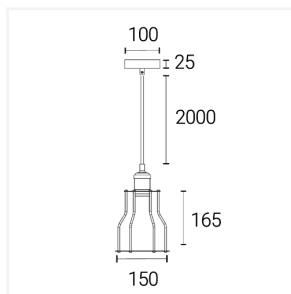

Lighting **excellence**

Pendant Decorative Cage

Pendant Decorative Cage - Bell

Code: 4L1/7012

Application Kitchen / Dining, Living

- Decorative bell shaped cage pendant in matt black finish
- Suitable for use with E27 bulbs and Smart bulbs

- Fully adjustable 2m fabric cable allowing for a varied installation height
- Perfect for use in kitchen areas and living spaces

Technical Information

Input	220-240V
Product Weight without Packaging	0.56 kg