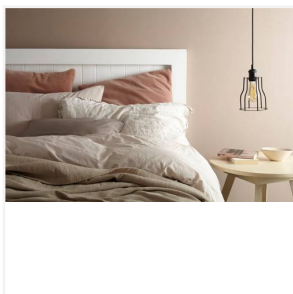

Lighting **excellence**

Pendant Decorative Cage

Pendant Decorative Cage - Bell

Code: 4L1/7012

Application Kitchen / Dining, Living

- Decorative bell shaped cage pendant in matt black finish
- Suitable for use with E27 bulbs and Smart bulbs

- Fully adjustable 2m fabric cable allowing for a varied installation height
- Perfect for use in kitchen areas and living spaces

Technical Information

Input	220-240V
Product Weight without Packaging	0.56 kg