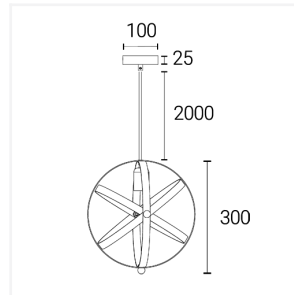

Lighting **excellence**

Pendant Decorative Cage

Pendant Decorative Cage - Globe

Code: 4L1/7011

Application Kitchen / Dining, Living

- Decorative globe shaped cage pendant in matt black finish
- Suitable for use with E27 bulbs and Smart bulbs

- Fully adjustable 2m fabric cable allowing for a varied installation height
- Perfect for use in kitchen areas and living spaces

Technical Information

Input	220-240V
Product Weight without Packaging	0.56 kg