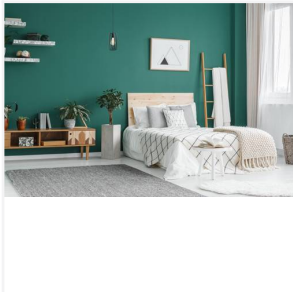

Lighting **excellence**

Pendant Decorative Cage

Pendant Decorative Cage - Pear

Code: 4L1/7010

Application Kitchen / Dining, Living

- Decorative pear shaped cage pendant in matt black finish
- Fully adjustable 2m fabric cable allowing for a varied installation height
- Suitable for use with E27 bulbs and Smart bulbs
- Perfect for use in kitchen areas and living spaces