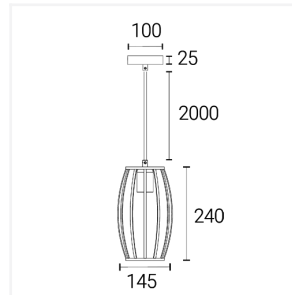

Lighting **excellence**

Pendant Decorative Cage

Pendant Decorative Cage - Pear

Code: 4L1/7010

Application Kitchen / Dining, Living

- Decorative pear shaped cage pendant in matt black finish
- Fully adjustable 2m fabric cable allowing for a varied installation height
- Suitable for use with E27 bulbs and Smart bulbs
- Perfect for use in kitchen areas and living spaces

Technical Information

Input	220-240V
Product Weight without Packaging	0.56 kg

Technical Information

Light Source	E27
Colour / Finish	Matt Black
IP Rating	IP20
Class Protection	1
Internal / External	Internal
Mounting Option	Suspended
Warranty (Years)	4
CE Mark	Yes