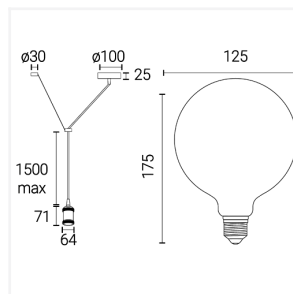

Smart Pendant

Smart Single Pendant Blackened Silver

Code: 4L1/7004

Application Kitchen / Dining, Living

Product Features

- Decorative vintage pendant design with tuneable and dimmable Smart bulb.
- Control your lights wirelessly and remotely with the WiZ app or pair with your favourite voice control device including Hey Google, Amazon Alexa and Apple Siri. 4lite WiZ Connected products work with Samsung SmartThings and IFFTT too!
- Wi-Fi No HUB required, just plug & play via the WiZ app
- Supplied with G125 LED amber coated filament smart bulb and suspension accessory.
- 1.5m adjustable cable length allowing for a varied installation height.
- LED lifespan L70 at 15,000 hours.

Technical Information

Wattage	7W
Lumens Delivered	640lm
Lm/W	91lm/W
CRI	90
CCT	2000-5000K
Input	220/240V
Operating Temp	-20°C - 45°C
SDCM	6
Product Weight without Packaging	0.2 kg

Technical Information

Light Source	E27
Colour / Finish	Blackened Silver
IP Rating	IP20
Class Protection	1
Internal / External	Internal
Mounting Option	Suspended
Warranty (Years)	4
CE Mark	Yes