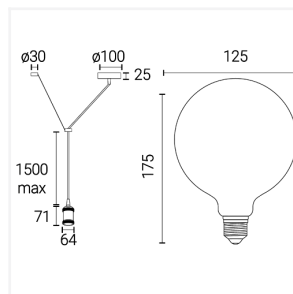

Smart Pendant

Smart Single Pendant Blackened Silver

Code: 4L1/7004

Application Kitchen / Dining, Living

Product Features

- Decorative vintage pendant design with tuneable and dimmable Smart bulb.
- Control your lights wirelessly and remotely with the WiZ app or pair with your favourite voice control device including Hey Google, Amazon Alexa and Apple Siri. 4lite WiZ Connected products work with Samsung SmartThings and IFFTT too!
- Wi-Fi No HUB required, just plug & play via the WiZ app
- Supplied with G125 LED amber coated filament smart bulb and suspension accessory.
- 1.5m adjustable cable length allowing for a varied installation height.
- LED lifespan L70 at 15,000 hours.

Technical Information

Wattage	7W
Lumens Delivered	640lm
Lm/W	91lm/W
CRI	90
CCT	2000-5000K
Input	220-240V
Operating Temp	-20°C - 45°C
SDCM	6
Product Weight without Packaging	0.2 kg

Technical Information

Light Source	E27
Colour / Finish	Blackened Silver
IP Rating	IP20
Class Protection	1
Internal / External	Internal
Mounting Option	Suspended
Warranty (Years)	4
CE Mark	Yes