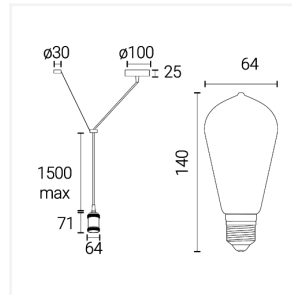

Application Kitchen / Dining, Living

Product Features

- Decorative vintage pendant design with tuneable and dimmable Smart bulb
- 1.5m adjustable length allowing for a varied installation height
- Can be controlled via the WiZ app and voice controlled smart devices; Hey Google, Alexa, Siri, Samsung Smart Things
- Supplied with ST64 E27 LED Amber coated filament Smart bulb and suspension accessory
- Control your lights wirelessly and remotely with the Wiz app
- LED lifespan L70 at 15,000 hours

Technical Information

Wattage	7W
Lumens Delivered	640lm
Lm/W	91lm/W
CRI	90
CCT	2000-5000K
Input	220-240V
Operating Temp	-20°C - 45°C
SDCM	6
Product Weight without Packaging	0.355 kg

Technical Information