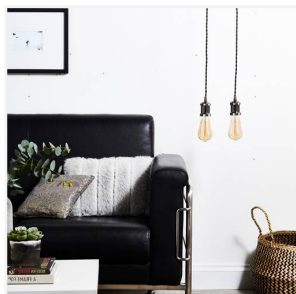

### Product Features

- Decorative vintage pendant design with tuneable and dimmable Smart bulb
- 1.5m adjustable length allowing for a varied installation height
- Can be controlled via the WiZ app and voice controlled smart devices; Hey Google, Alexa, Siri, Samsung Smart Things
- Supplied with ST64 E27 LED Amber coated filament Smart bulb and suspension accessory
- Control your lights wirelessly and remotely with the Wiz app
- LED lifespan L70 at 15,000 hours