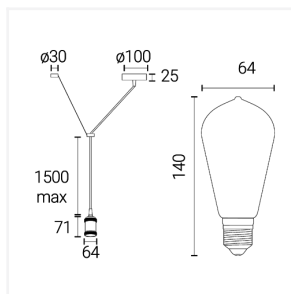

Application Kitchen / Dining, Living

Product Features

- Decorative vintage pendant design with tuneable and dimmable Smart bulb
- 1.5m adjustable length allowing for a varied installation height
- Can be controlled via the WiZ app and voice controlled smart devices; Hey Google, Alexa, Siri, Samsung Smart Things
- Supplied with ST64 E27 LED Amber coated filament Smart bulb and suspension accessory
- Control your lights wirelessly and remotely with the Wiz app
- LED lifespan L70 at 15,000 hours

Technical Information

Wattage	7W
Lumens Delivered	640lm
Lm/W	91lm/W
CRI	90
CCT	2000-5000K
Input	220/240V
Operating Temp	-20°C - 45°C
SDCM	6
Product Weight without Packaging	0.355 kg

Technical Information