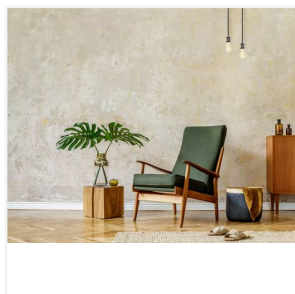

Lighting **excellence**

@4liteuk

@4liteuk

@4lite

@4liteuk

Smart Pendant

Smart Single Pendant Blackened Silver

Code: 4L1/7003

Application Kitchen / Dining, Living

Product Features

- Decorative vintage pendant design with tuneable and dimmable Smart bulb
- 1.5m adjustable length allowing for a varied installation height
- Can be controlled via the WiZ app and voice controlled smart devices; Hey Google, Alexa, Siri, Samsung Smart Things
- Supplied with ST64 E27 LED Amber coated filament Smart bulb and suspension accessory
- Control your lights wirelessly and remotely with the Wiz app
- LED lifespan L70 at 15,000 hours