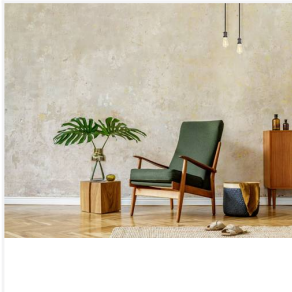

Lighting **excellence**

@4liteuk

@4liteuk

@4lite

@4liteuk

Smart Pendant

Smart Single Pendant Blackened Silver

Code: 4L1/7003

Application Kitchen / Dining, Living

Product Features

- Decorative vintage pendant design with tuneable and dimmable Smart bulb
- 1.5m adjustable length allowing for a varied installation height
- Can be controlled via the WiZ app and voice controlled smart devices; Hey Google, Alexa, Siri, Samsung Smart Things
- Supplied with ST64 E27 LED Amber coated filament Smart bulb and suspension accessory
- Control your lights wirelessly and remotely with the Wiz app
- LED lifespan L70 at 15,000 hours