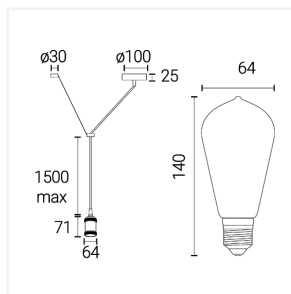

Smart Pendant

Smart Single Pendant Blackened Silver

Code: 4L1/7003

Application Kitchen / Dining, Living

Product Features

- Decorative vintage pendant design with tuneable and dimmable Smart bulb
- 1.5m adjustable length allowing for a varied installation height
- Can be controlled via the WiZ app and voice controlled smart devices; Hey Google, Alexa, Siri, Samsung Smart Things
- Supplied with ST64 E27 LED Amber coated filament Smart bulb and suspension accessory
- Control your lights wirelessly and remotely with the Wiz app
- LED lifespan L70 at 15,000 hours

Technical Information

Wattage	7W
Lumens Delivered	640lm
Lm/W	91lm/W
CRI	90
CCT	2000-5000K
Input	220-240V
Operating Temp	-20°C - 45°C
SDCM	6
Product Weight without Packaging	0.355 kg

Technical Information

Light Source	E27
Colour / Finish	Blackened Silver
IP Rating	IP20
Class Protection	1
Internal / External	Internal
Mounting Option	Suspended
Warranty (Years)	4
CE Mark	Yes