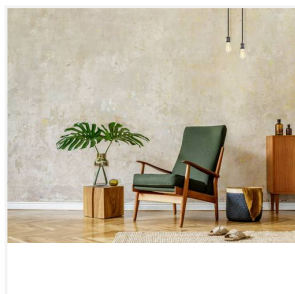

## Smart Pendant

Smart Single Pendant Blackened Silver

Code: 4L1/7003

**Application** Kitchen / Dining, Living

### Product Features

- Decorative vintage pendant design with tuneable and dimmable Smart bulb
- 1.5m adjustable length allowing for a varied installation height
- Can be controlled via the WiZ app and voice controlled smart devices; Hey Google, Alexa, Siri, Samsung Smart Things
- Supplied with ST64 E27 LED Amber coated filament Smart bulb and suspension accessory
- Control your lights wirelessly and remotely with the Wiz app
- LED lifespan L70 at 15,000 hours