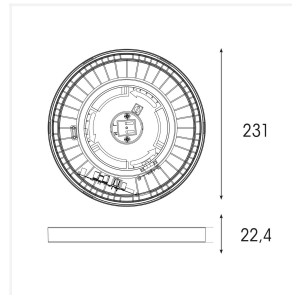

Application Commercial, Hospitality, Kitchen / Dining, Living

Product Features

- Sleek and modern bulkhead perfect for wall or ceiling installations
- Includes a rear fixing bracket for hassle-free installation
- IP40 rated
- Colour selectable between warm white (3000K), cool white (4000K), and daylight (6500K)—to suit any mood or setting
- Up to 2400 lumens for powerful illumination

Technical Information

Wattage	24W
Lumens Delivered	2400lm (4000K)
Lm/W	104lm/W (4000K)
Beam Angle	110
CRI	80
CCT	3000K-6500K
Input	220-240V
Operating Temp	-20°C to 40°C
SDCM	6
UGR	36
Product Weight without Packaging	0.511 kg