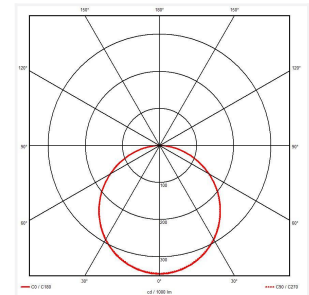

Aspen CCT

Aspen CCT

Code: 4L1/3110

Application Commercial, Hospitality, Kitchen / Dining, Living

Product Features

- Sleek and modern bulkhead perfect for wall or ceiling installations
- Includes a rear fixing bracket for hassle-free installation
- IP40 rated
- Colour selectable between warm white (3000K), cool white (4000K), and daylight (6500K)—to suit any mood or setting
- Up to 2400 lumens for powerful illumination

Technical Information

Wattage	24W
Lumens Delivered	2400lm (4000K)
Lm/W	104lm/W (4000K)
Beam Angle	110
CRI	80
CCT	3000K-6500K
Input	220-240V
Operating Temp	-20°C to 40°C
SDCM	6
UGR	36
Product Weight without Packaging	0.511 kg

Technical Information

Light Source	LED
Colour / Finish	White
IP Rating	IP40
Class Protection	2
Internal / External	Internal
Lumen Depreciation	L70 25,000h
Warranty (Years)	2
CE Mark	Yes