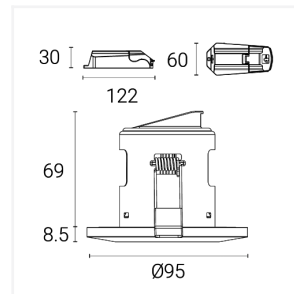

Lighting **excellence**

Application Bathroom, Kitchen / Dining, Living

IP65 Fire Rated Downlight Satin Chrome Bezel
Code: 4L1/2003

- Trim bezel accessory for IP65 LED fire-rated downlight

- Also available in chrome and black

Technical Information

Product Weight without Packaging 0.043

Technical Information

Colour / Finish Satin Chrome

Internal / External Internal

Diameter 95 mm