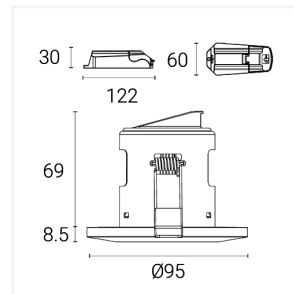

Lighting **excellence**

**Application** Bathroom, Kitchen / Dining, Living

IP65 Fire Rated Downlight Chrome Bezel  
Code: 4L1/2002

- Trim bezel accessory for IP65 LED fire-rated downlight

- Also available in satin chrome and black

#### Technical Information

**Product Weight without Packaging** 0.043

#### Technical Information

**Colour / Finish** Chrome

**Internal / External** Internal

**Diameter** 95 mm