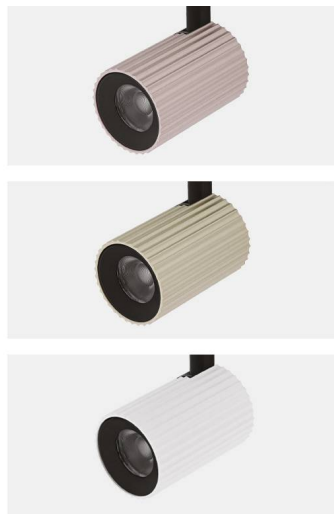

7W 7W

IP20 IP20 perfect for interior applications

350° Rotation angle of 350° to help suit any project

WARRANTY

Warranty 5 years

FEATURES & BENEFITS

SDCM3 ensuring uniform light appearance and consistency

Adjustable with a 90° tilt

CRI 90 providing true colour appearance

Available in an array of colours

YOKA 2

Decorative module for 48V Track

FEATURES

IP rating	IP20
IK rating	IK02
CSP Switchable	Single CCT
Tiltable (°)	90
Dimmable Option	No
LED Lifetime	L80 50,000h
Colour Rendering Index	CRI>90
Colour Consistency	SDCM3
Rotation angle (°)	350

Product Code	Finish	Beam	W	Colour	lm	lm/W	Energy
TR46405	Matt black	40	7W	2700K	525	75	
				3000K	625	89	
				4000K	620	89	
TR46406	Matt Black - Rose Gold	40	7W	2700K	525	75	
				3000K	625	89	
				4000K	620	89	
TR46408	Matt Black - Champagne	40	7W	2700K	525	75	
				3000K	625	89	
				4000K	620	89	
TR46435	Matt Black - Matt White	40	7W	2700K	525	75	
				3000K	625	89	
				4000K	620	89	