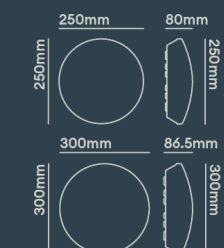

Black eyelid
WL95BE
300mm only

White eyelid
WL95BEW
300mm only

WL95 VERSA

CCT Colour & Wattage Switchable Bulkhead with plug-in Versabox accessories

FEATURES

IP rating	IP65
IK rating	IK09
CSP Switchable	Switchable CCT
Sensor Option	Microwave + Photocell options
Dimmable Option	Yes (DALI-2, PUSH-DIM)
LED Lifetime	L70 50,000h
Colour Rendering Index	CRI>80
Colour Consistency	SDCM4
Emergency Option	Yes, Manual, Self and DALI-2 Test

BEAM ANGLE: 115°

LIGHTING INNOVATION

WL95 Versa is the ultimate bulkhead, with CCT adjustable from warm 3000K to bright 6000K and wattage options ranging from 5W to 20W, all packed in a slim, impact-resistant (IK09) and weatherproof (IP65) design. Plus with high efficiency of up to 154lm/W. This bulkhead offers easy installation with 4-way conduit entry, detachable terminal block, and tool-less modular design, and is compatible with Versabox plug-and-play kits for ultimate project customization.