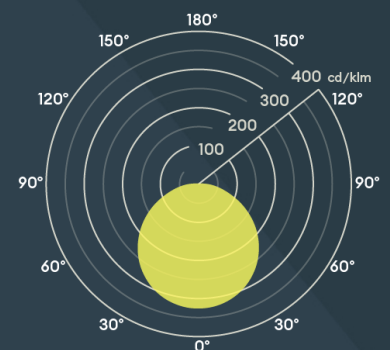

Photometrics @ 25°C

Product Code	Finish	Type	Beam	W	Colour	lm	lm/W	Energy					
WL95W3DEDCS	White	300mm DALI-2 Emergency	115°	10W	6000K	1500	150	A t G C					
					3000K	2100	140						
				15W	4000K	2200	147						
					6000K	2200	147						
				20W	3000K	2800	140						
					4000K	3000	150						
WL95W2NMECS	White	250mm On-Off Microwave Self Test Emergency	115°	5W	3000K	700	140	A t G C					
					4000K	750	150						
				6.5W	6000K	750	150						
					3000K	950	146						
				8W	4000K	1000	154						
					6000K	1000	154						
				WL95W3NMECS	White	300mm On-Off Microwave Self Test Emergency	115°		10W	3000K	1200	150	A t G C
										4000K	1250	156	
									15W	6000K	1250	156	
										3000K	1450	140	
									20W	4000K	1500	150	
										6000K	1500	150	

BEAM ANGLE: 115°