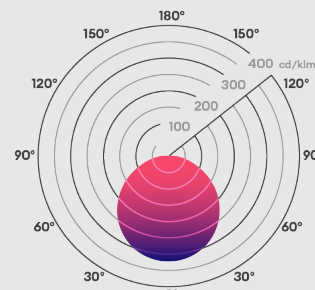

Features & benefits

- IP65 suitable for use outside under a canopy
- Slim depth of just 80mm
- Ultra efficient up to 154 lm/W for fast paybacks
- 4-way conduit entry points
- Detachable terminal block for convenient wiring
- Modular design for tool-less installation
- Versabox plug and play kit range to accommodate project requirements

Beam angle: 115°