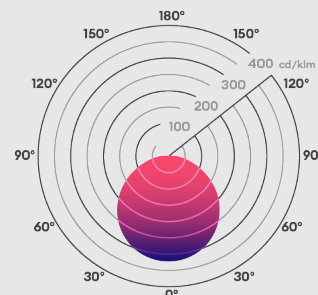

Photometrics @ 25°C

Product Code	Finish	Type	Beam	W	Colour	lm	lm/W	Energy
WL95W2NCS	White	250mm On-Off	115°	5W	3000K	700	140	
					4000K	750	150	
					6000K	750	150	
				6.5W	3000K	950	146	
					4000K	1000	154	
					6000K	1000	154	
				8W	3000K	1200	150	
					4000K	1250	156	
					6000K	1250	156	
WL95W3NCS	White	300mm On-Off	115°	10W	3000K	1450	145	
					4000K	1500	150	
					6000K	1500	150	
				15W	3000K	2100	140	
					4000K	2200	147	
					6000K	2200	147	
				20W	3000K	2800	140	
					4000K	3000	150	
					6000K	3000	150	
WL95W2DCS	White	250mm DALI-2	115°	5W	3000K	700	140	
					4000K	750	150	
					6000K	750	150	
				6.5W	3000K	950	146	
					4000K	1000	154	
					6000K	1000	154	
				8W	3000K	1200	150	
					4000K	1250	156	
					6000K	1250	156	
WL95W3DCS	White	300mm DALI-2	115°	10W	3000K	1450	140	
					4000K	1500	150	
					6000K	1500	150	
				15W	3000K	2100	140	
					4000K	2200	147	
					6000K	2200	147	
				20W	3000K	2800	140	
					4000K	3000	150	
					6000K	3000	150	
WL95B2NCS	Black	250mm On-Off	115°	5W	3000K	700	140	

Beam angle: 115°

collingwood

WL95 Versa is the ultimate bulkhead, with CCT adjustable from warm 3000K to bright 6000K and wattage options ranging from 5W to 20W, all packed in a slim, impact-resistant (IK09) and weatherproof (IP65) design. Plus with high efficiency of up to 154lm/W. This bulkhead offers easy installation with 4-way conduit entry, detachable terminal block, and tool-less modular design, and is compatible with Versabox plug-and-play kits for ultimate project customization.