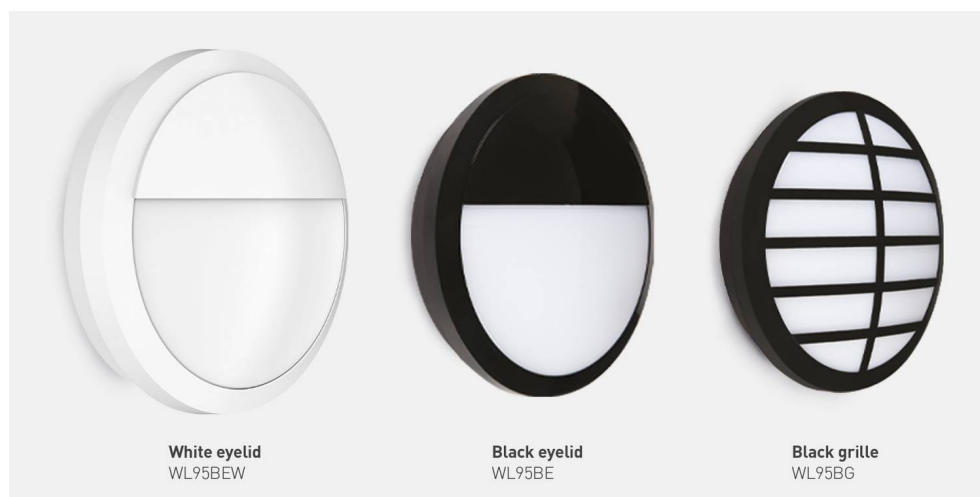

collingwood

Used with WL95 bulkheads

Easy field installation

Slimline design

White eyelid  
WL95BEW

Black eyelid  
WL95BE

Black grille  
WL95BG

## WL95 Bezels

### Photometrics @ 25°C

Product Code	Finish	Type
WL95BE	Black	Eyelid Black
WL95BEW	White	Eyelid White
WL95BG	Black	Grille Black
WL95BR	Black	Ring Black