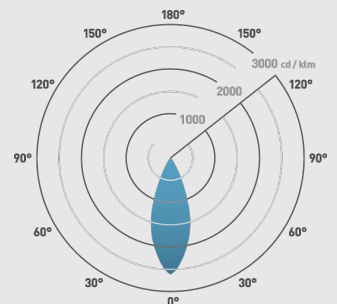

Accessories

N/A	No accessories required

Beam angle: 38°