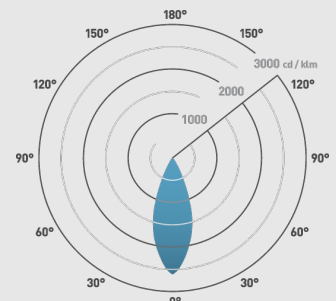

WL240A F

Straight to mains LED wall light

Features

IP rating	IP65
CSP Switchable	Single CCT
Tiltable	90°
Dimmable Option	Yes
LED Lifetime	L70 70,000h
Colour Rendering Index	CRI>80
Colour Consistency	SDCM3
Rotation Angle	350°

Photometrics @ 25°C

Product Code	Finish	W	Colour	Beam	lm	lm/W	Lx @ 1m	Energy
WL240A F WW	Silver	8W	3000K	38°	413	52	1168	

Wiring Information

Cable / Flying Lead	0.3m
Type of Wiring Required	Parallel

LED Driver

90°

Adjustable angle to direct light

Guarantee

Warranty 1 year

Features & benefits

- Cowl design to reduce glare
- Suitable for indoor and outdoor use

Beam angle: 38°

208mm