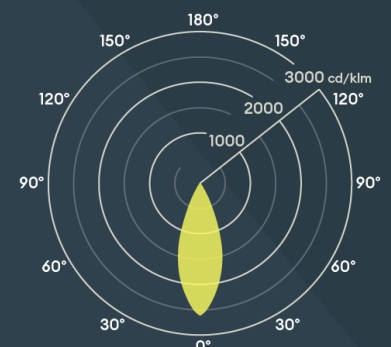

### PHOTOMETRICS @ 25°C

Finish	W	Colour	Beam	lm	lm/W	Lx @ 1m	Energy
Silver	8W	3000K	38°	413	52	1168	

Energy rating is a reflection of the LED light source.

### FEATURES & BENEFITS

Cowl design to reduce glare

Suitable for indoor and outdoor use

PATENT: **GB2487912 GB2512715**

BEAM ANGLE: **38°**

208mm