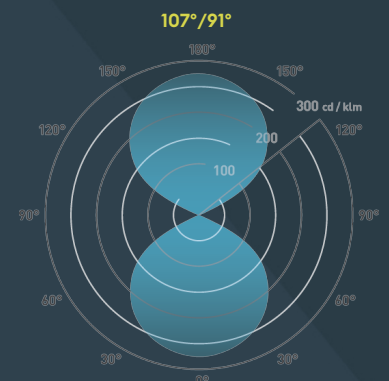

ACCESSORIES

N/A	No accessories required